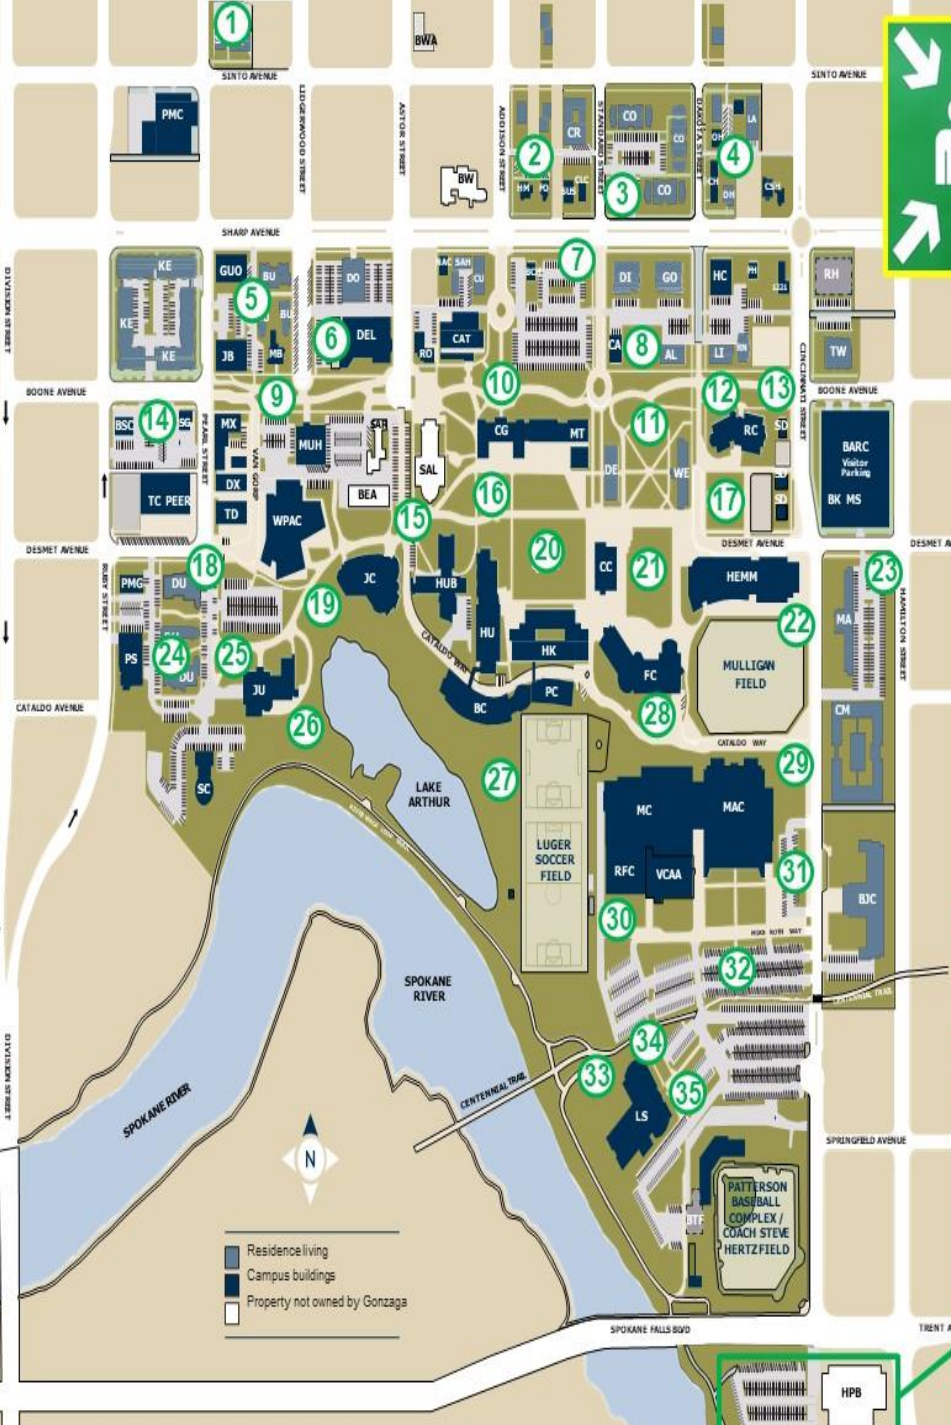

AL	Alliance Residence Hall	8
BARC	Boone Avenue Retail Center (Parking/Mail Services/University Adv/Bookstore-Zag Shop)	23
BC	Bollier Center for Integrated Science & Engineering	20,27
BCH	(Bing) Crosby House	7
BEA	Cardinal Bea House (Owned by Jesuits West Province) (Bernard J. Coughlin Hall)	31
BK	Zag Shop/Bookstore	14
BSC	Business Services Center	14
BTFF	Baseball Training Facility (Spring 2024)	35
BU	Burch Apartments	5,6
BW	Bishop White Seminary (Owned by Spokane Diocese)	
BWA	Bishop White Seminary Annex (Owned by Spokane Diocese)	
CA	Campion	11
CAT	Cataldo Hall (Dining/Assembly)	10
CC	Crosby Center	20,21
CG	College Hall (Office of Admission)	10,16
CH	Chardin Residence Hall	4
CLO	Christian Life Communities	4
CM	St. Catherine/St. Monica Residence Hall	29
CO	Corkery Apartments	3
CR	Crimont Residence	3
Hall		
CSH	Catholic Studies	4
CU	Cushing Residence	10
Hall		
DE	DeSmet Residence	11
Hall		
DEL	Della Strada Jesuit Community	
DH	Debate House	4
DI	Dillon Residence	8
Hall		
DO	Dooley Residence	6
Hall		
DU	Dussault Suites	25
DX	Dance Annex	18
FC	Foley Center	21
FH	Faber House	13
FO	Faculty Offices	2
GO	Goller Residence Hall	8
GUO	Gonzaga Outdoors	5
HC	Health and Counseling Center	12
HEMM	Hemmingson Center	17,21
HK	Herak Center (Engineering)	20
HM	Huetter Mansion/Campus Safety/Parking Permits	2
HPB	Health Partnership Building	38
HUB	Humanities Building	15,16
HU	Hughes Hall (Science)	20