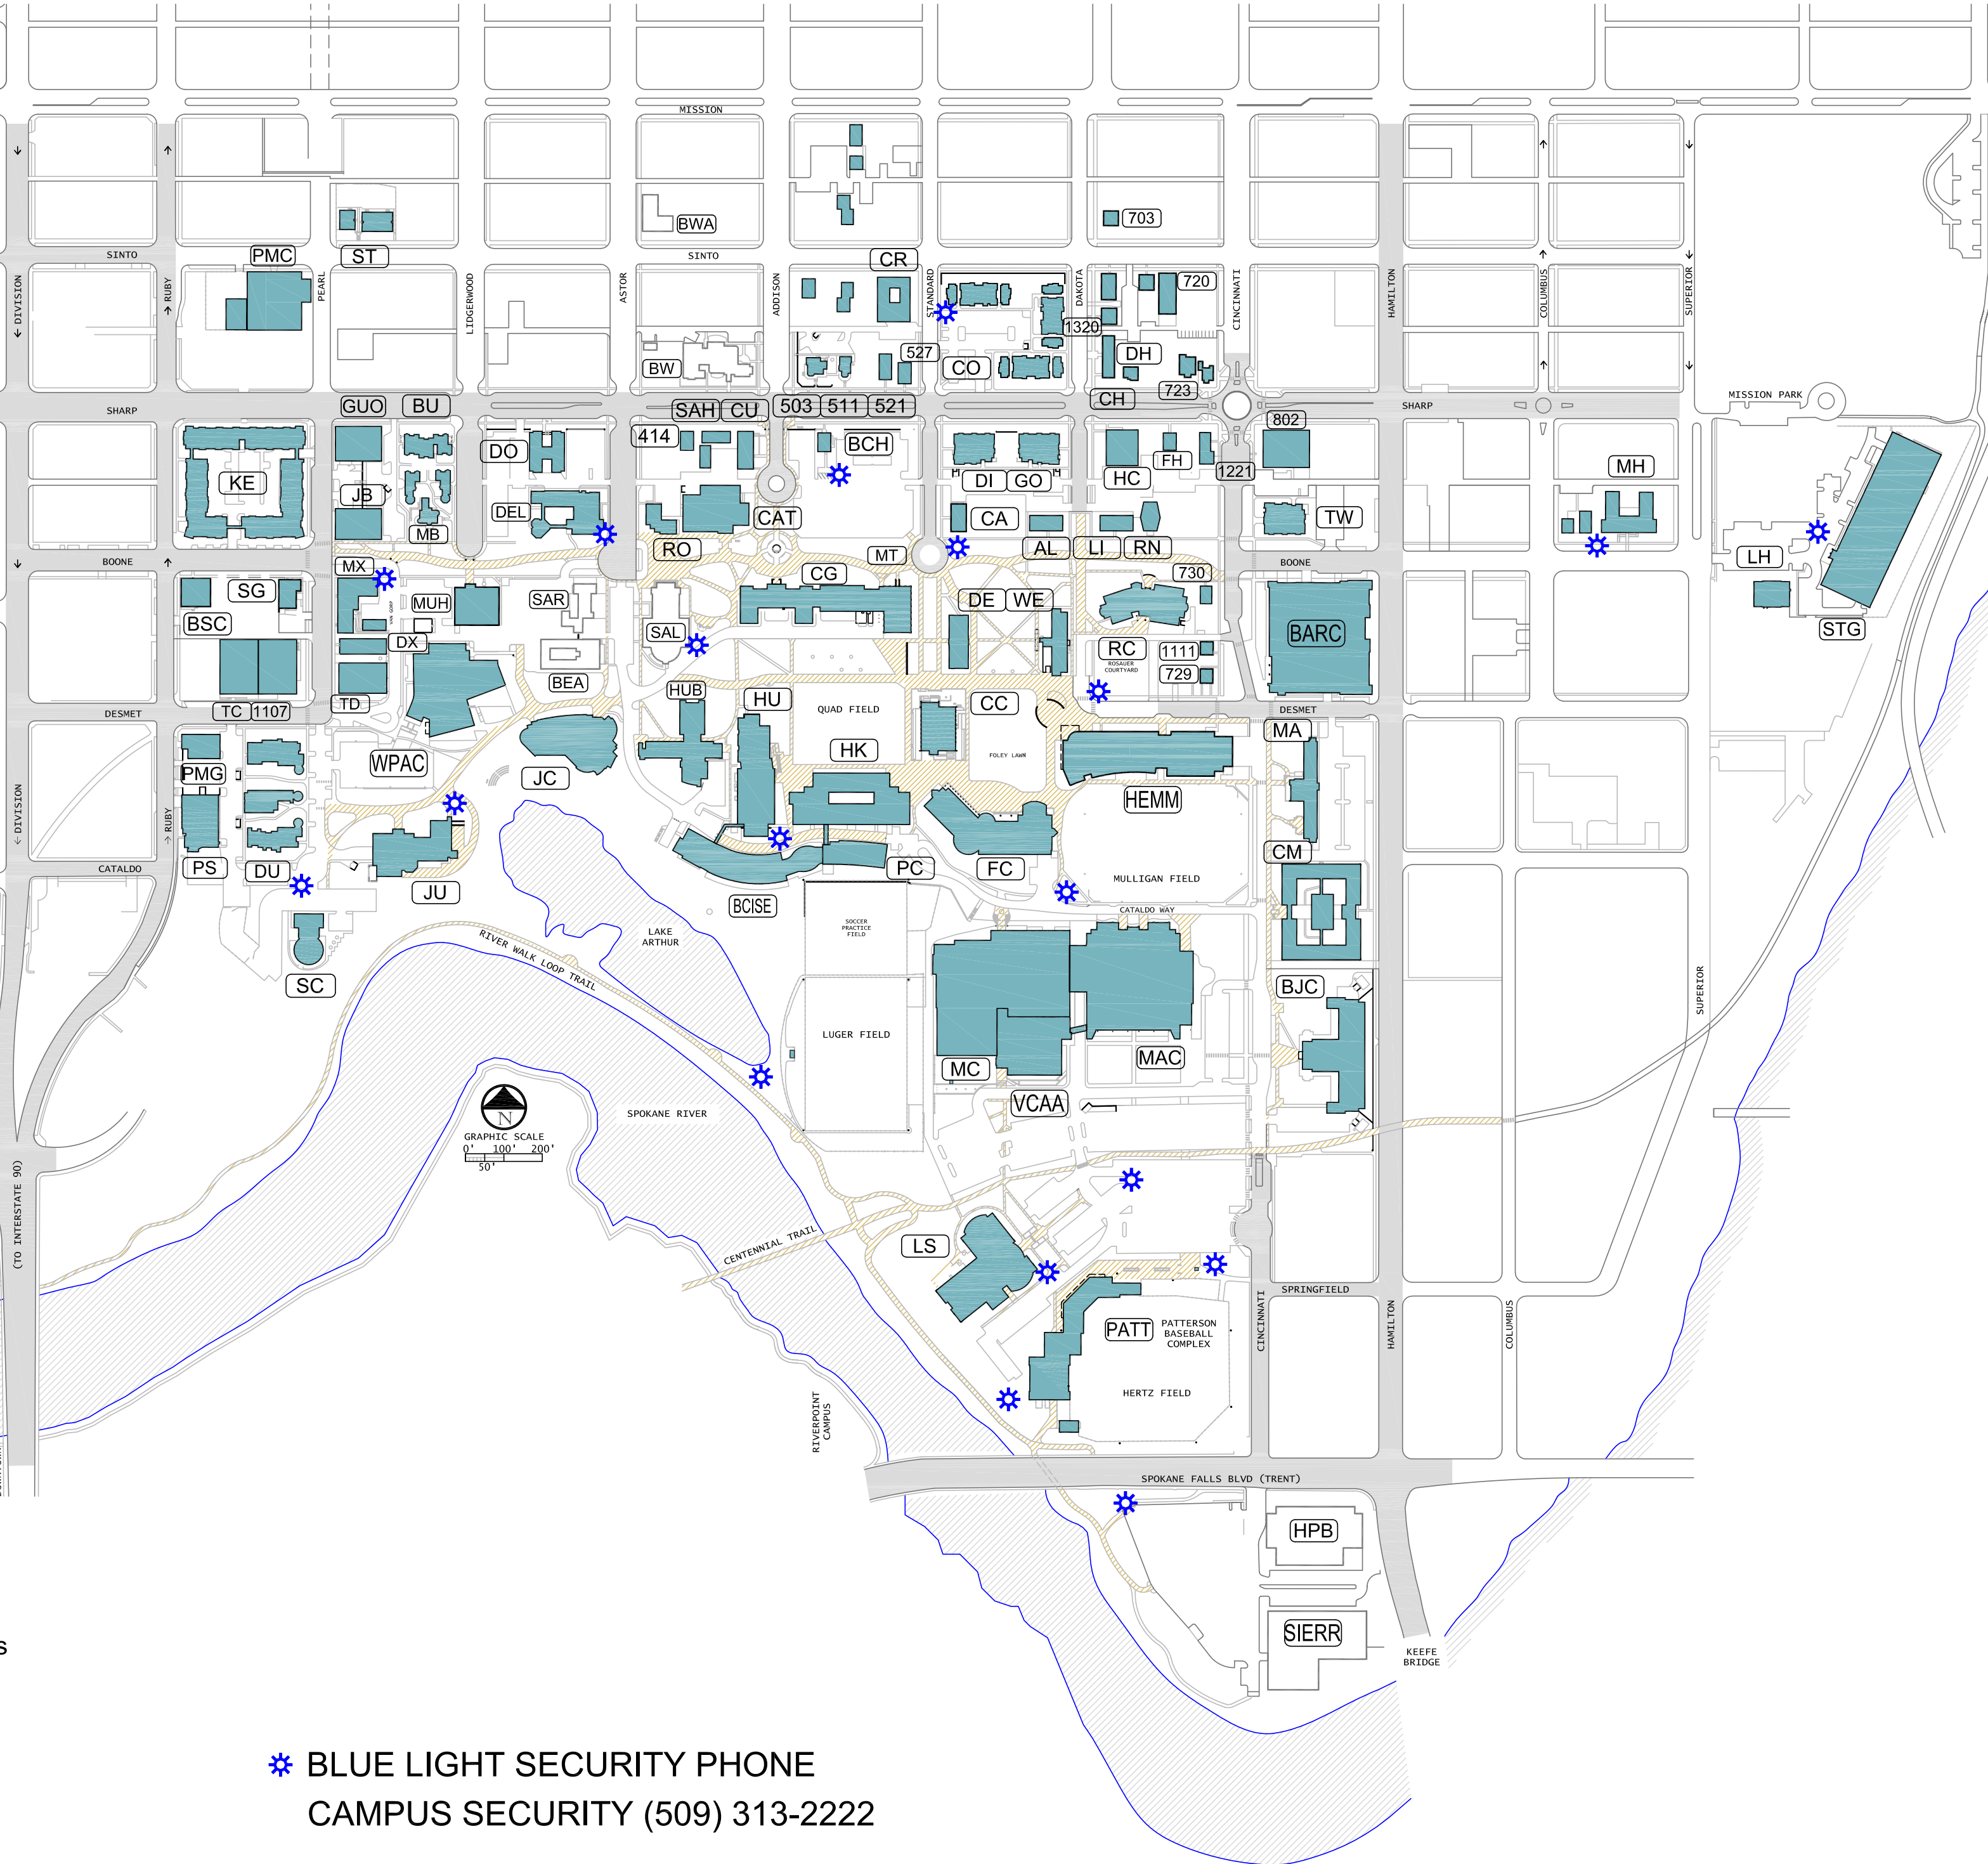

# 2023-24 CAMPUS BUILDING KEY (MAJOR USE)

- AL Alliance Residence Hall
- BARC Boone Avenue Retail Center (Mail Services/University Adv./Bookstore-ZAG Shop/Parking)
- BCH (Bing) Crosby House
- BCISE Bollier Center for Intergrated Science & Engineering
- BEA Cardinal Bea House (Jesuit Community)
- BJC (Bernard J.) Coughlin Hall
- BSC Business Services Center
- BU Burch Apartments
- BW Bishop White Seminary (BWA-Annex) (Diocesan)
- CA Campion (Graduate Enrollment Management)
- CAT Cataldo Hall (Dining/Assembly)
- CC Crosby Center
- CG College Hall (Office of Admission)
- CH Chardin Residence Hall
- CM St. Catherine/St. Monica Residence Hall
- CO Corkery Apartments
- CR Crimont Residence Hall
- CU Cushing Residence Hall
- DE DeSmet Residence Hall
- DEL Della Strada Jesuit Community
- DH Debate House (707 E. Sharp)
- DI Dillon Residence Hall
- DO Dooley Residence Hall
- DU Dussault Suites
- DX Dance Annex
- FC Foley Center
- FH Faber House (718 E. Sharp)
- GO Goller Residence Hall
- GUO GU Outdoors
- HC Health and Counseling Center
- HEMM Hemmingson Center
- HK Herak Center (Engineering)
- HPB Health Partnership Building
- HUB Humanities Building
- HU Hughes Hall (Science)
- JB Journalism/Broadcast Integrated Media
- JC Jepson Center (Business)
- JU Jundt Art Center & Museum
- KE Kennedy Apartments
- LH Legacy Hall
- LI Lincoln Residence Hall
- LS Law School
- MA Madonna Residence Hall
- MAC McCarthy Athletic Center
- MB Music Building (Monaghan Mansion)
- MC Martin Centre (Rudolf Fitness)
- MH Marian Residence Hall
- MT Magnuson Theatre (Performing Arts)
- MUH Music Hall
- MX Music Annex
- PATT Patterson Baseball Complex
- PC PACCAR (Applied Science)
- PMC Plant Maintenance and Custodial
- PMG Plant Fleet/Grounds
- PS Plant and Construction Services
- RC Rosauer Center (Education)
- RO Robinson (Philosophy)
- RN Roncalli Residence Hall
- SAH Sharp Apts/Sharp House
- SAL St. Aloysius Church/O'Malley Hall
- SAR St. Aloysius Rectory
- SC Schoenberg Center
- SG St. Gregory Choral Hall
- SIERR Spokane Inland Empire Rail Road
- ST Sinto Apartments
- STG Stevens Center (Tennis & Golf)
- TC Tilford Center (Nursing/Leadership Studies)
- TD Theatre/Dance Studios
- TW Twohy Residence Hall
- VCAA Volkar Center for Athletic Achievement/Hall of Honor
- WE Welch Residence Hall/English Language Center
- WPAC Woldson Performing Arts Ctr
- 730 E Boone (Sodexo Dining)
- 1320 N Dakota (O.U.R. House)
- 1111 N Cincinnati (Sodexo Dining)
- 1221 N Cincinnati
- 729 E DeSmet (Sodexo Dining)
- 414 E Sharp (Native American Cultural Center)
- 503 E Sharp - Huetter Mansion (Campus Security/Public Safety, Parking Permit Offices)
- 511 E Sharp (A&S Faculty)
- 521 E Sharp (Sustainability)
- 527 E Sharp (CLC-Christian Life)
- 723 E Sharp (Catholic Studies)
- 802 E Sharp - Future Housing
- 703 E Sinto
- 720 E Sinto -Lamplighter Apartments
- 1107 N Pearl - Peerless Building (Theatre Annex)