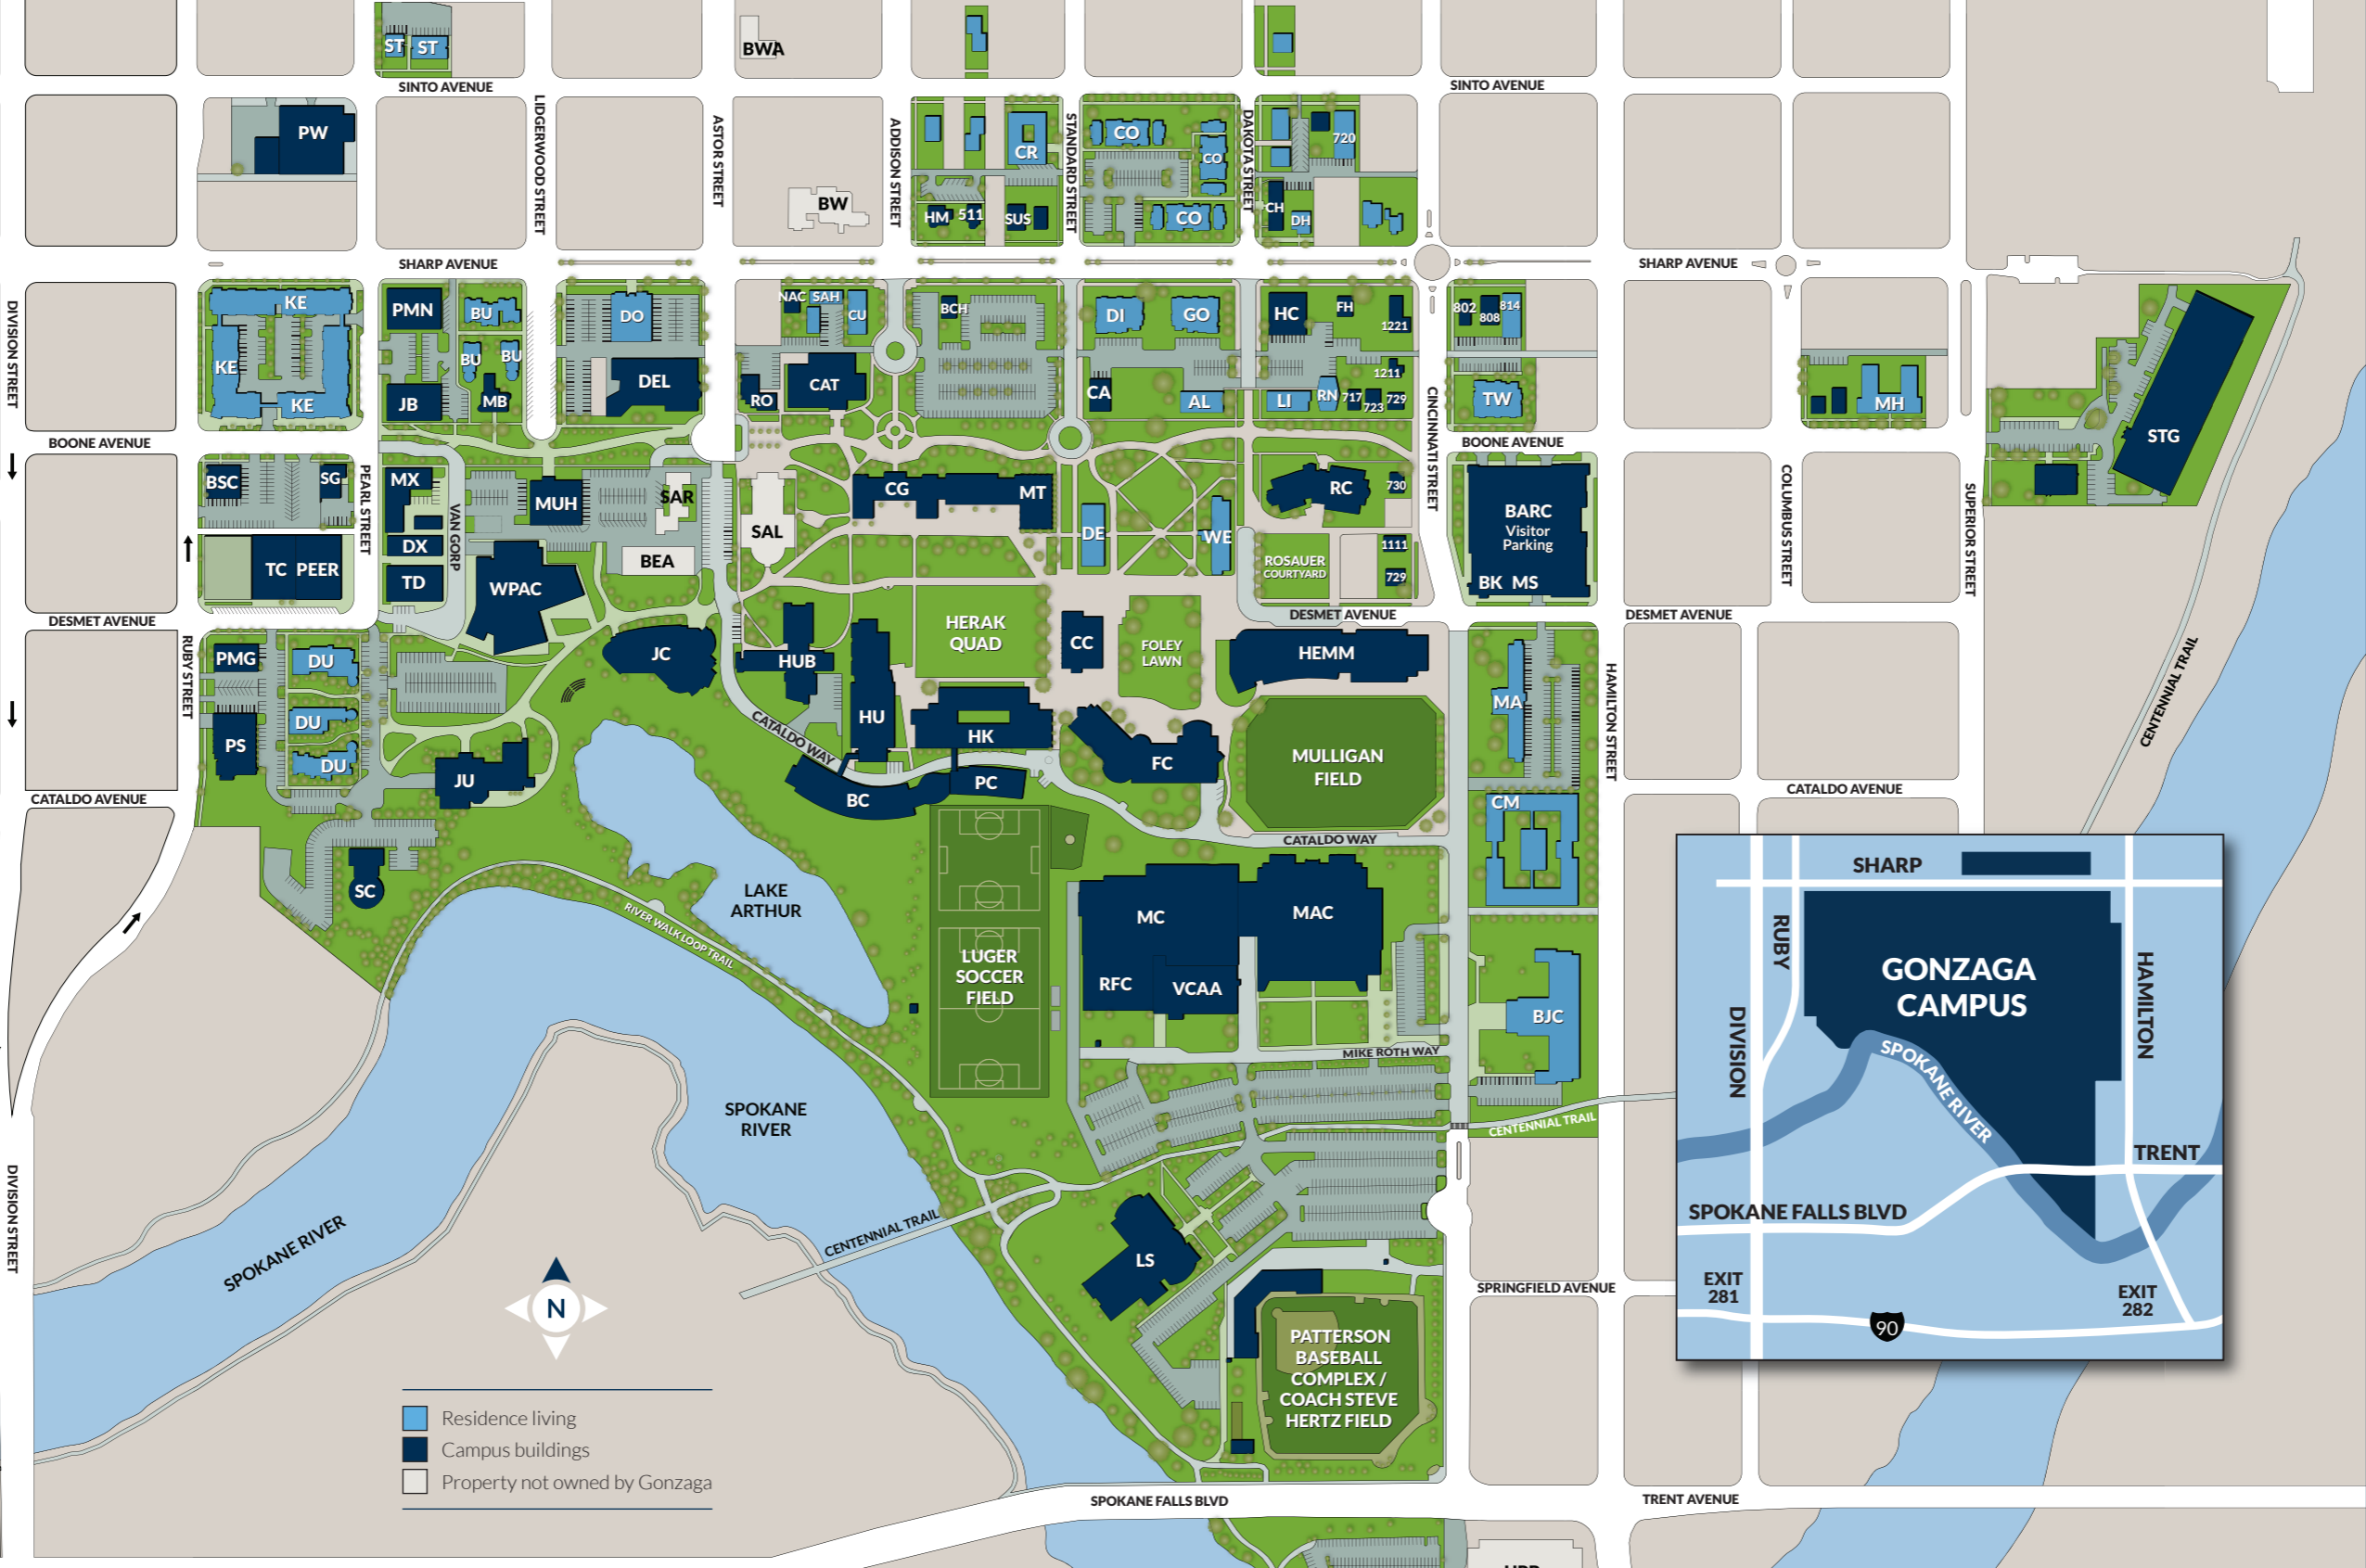

- AL** Alliance Residence Hall
- BARC** Boone Avenue Retail Center (Parking/Mail Services/University Adv/Bookstore-Zag Shop)
- BC** Bollier Center for Integrated Science & Engineering
- BCH** (Bing) Crosby House
- BEA** Cardinal Bea House (Owned by Jesuits West Province)
- BJC** (Bernard J.) Coughlin Hall
- BK** Zag Shop/Bookstore
- BSC** Business Services Center
- BU** Burch Apartments
- BW** Bishop White Seminary (Owned by Spokane Diocese)
- BWA** Bishop White Seminary Annex (Owned by Spokane Diocese)
- CA** Campion
- CAT** Cataldo Hall (Dining/Assembly)
- CC** Crosby Center
- CG** College Hall (Office of Admission)
- CH** Chardin Residence Hall
- CM** St. Catherine/St. Monica Residence Hall
- CO** Corkery Apartments
- CR** Crimont Residence Hall
- CU** Cushing Residence Hall
- DE** DeSmet Residence Hall
- DEL** Della Strada Jesuit Community
- DH** Debate House
- DI** Dillon Residence Hall
- DO** Dooley Residence Hall
- DU** Dussault Suites
- DX** Dance Annex
- FC** Foley Center
- FH** Faber House
- GO** Goller Residence Hall
- HC** Health and Counseling Center
- HEMM** Hemmingson Center
- HK** Herak Center (Engineering)
- HM** Huetter Mansion/Campus Safety/Parking Permits
- HPB** Health Partnership building
- HUB** Humanities Building
- HU** Hughes Hall (Science)
- JB** Journalism/Broadcast Integrated Media
- JC** Jepson Center (Business)
- JU** Jundt Art Center & Museum
- KE** Kennedy Apartments
- LI** Lincoln Residence Hall