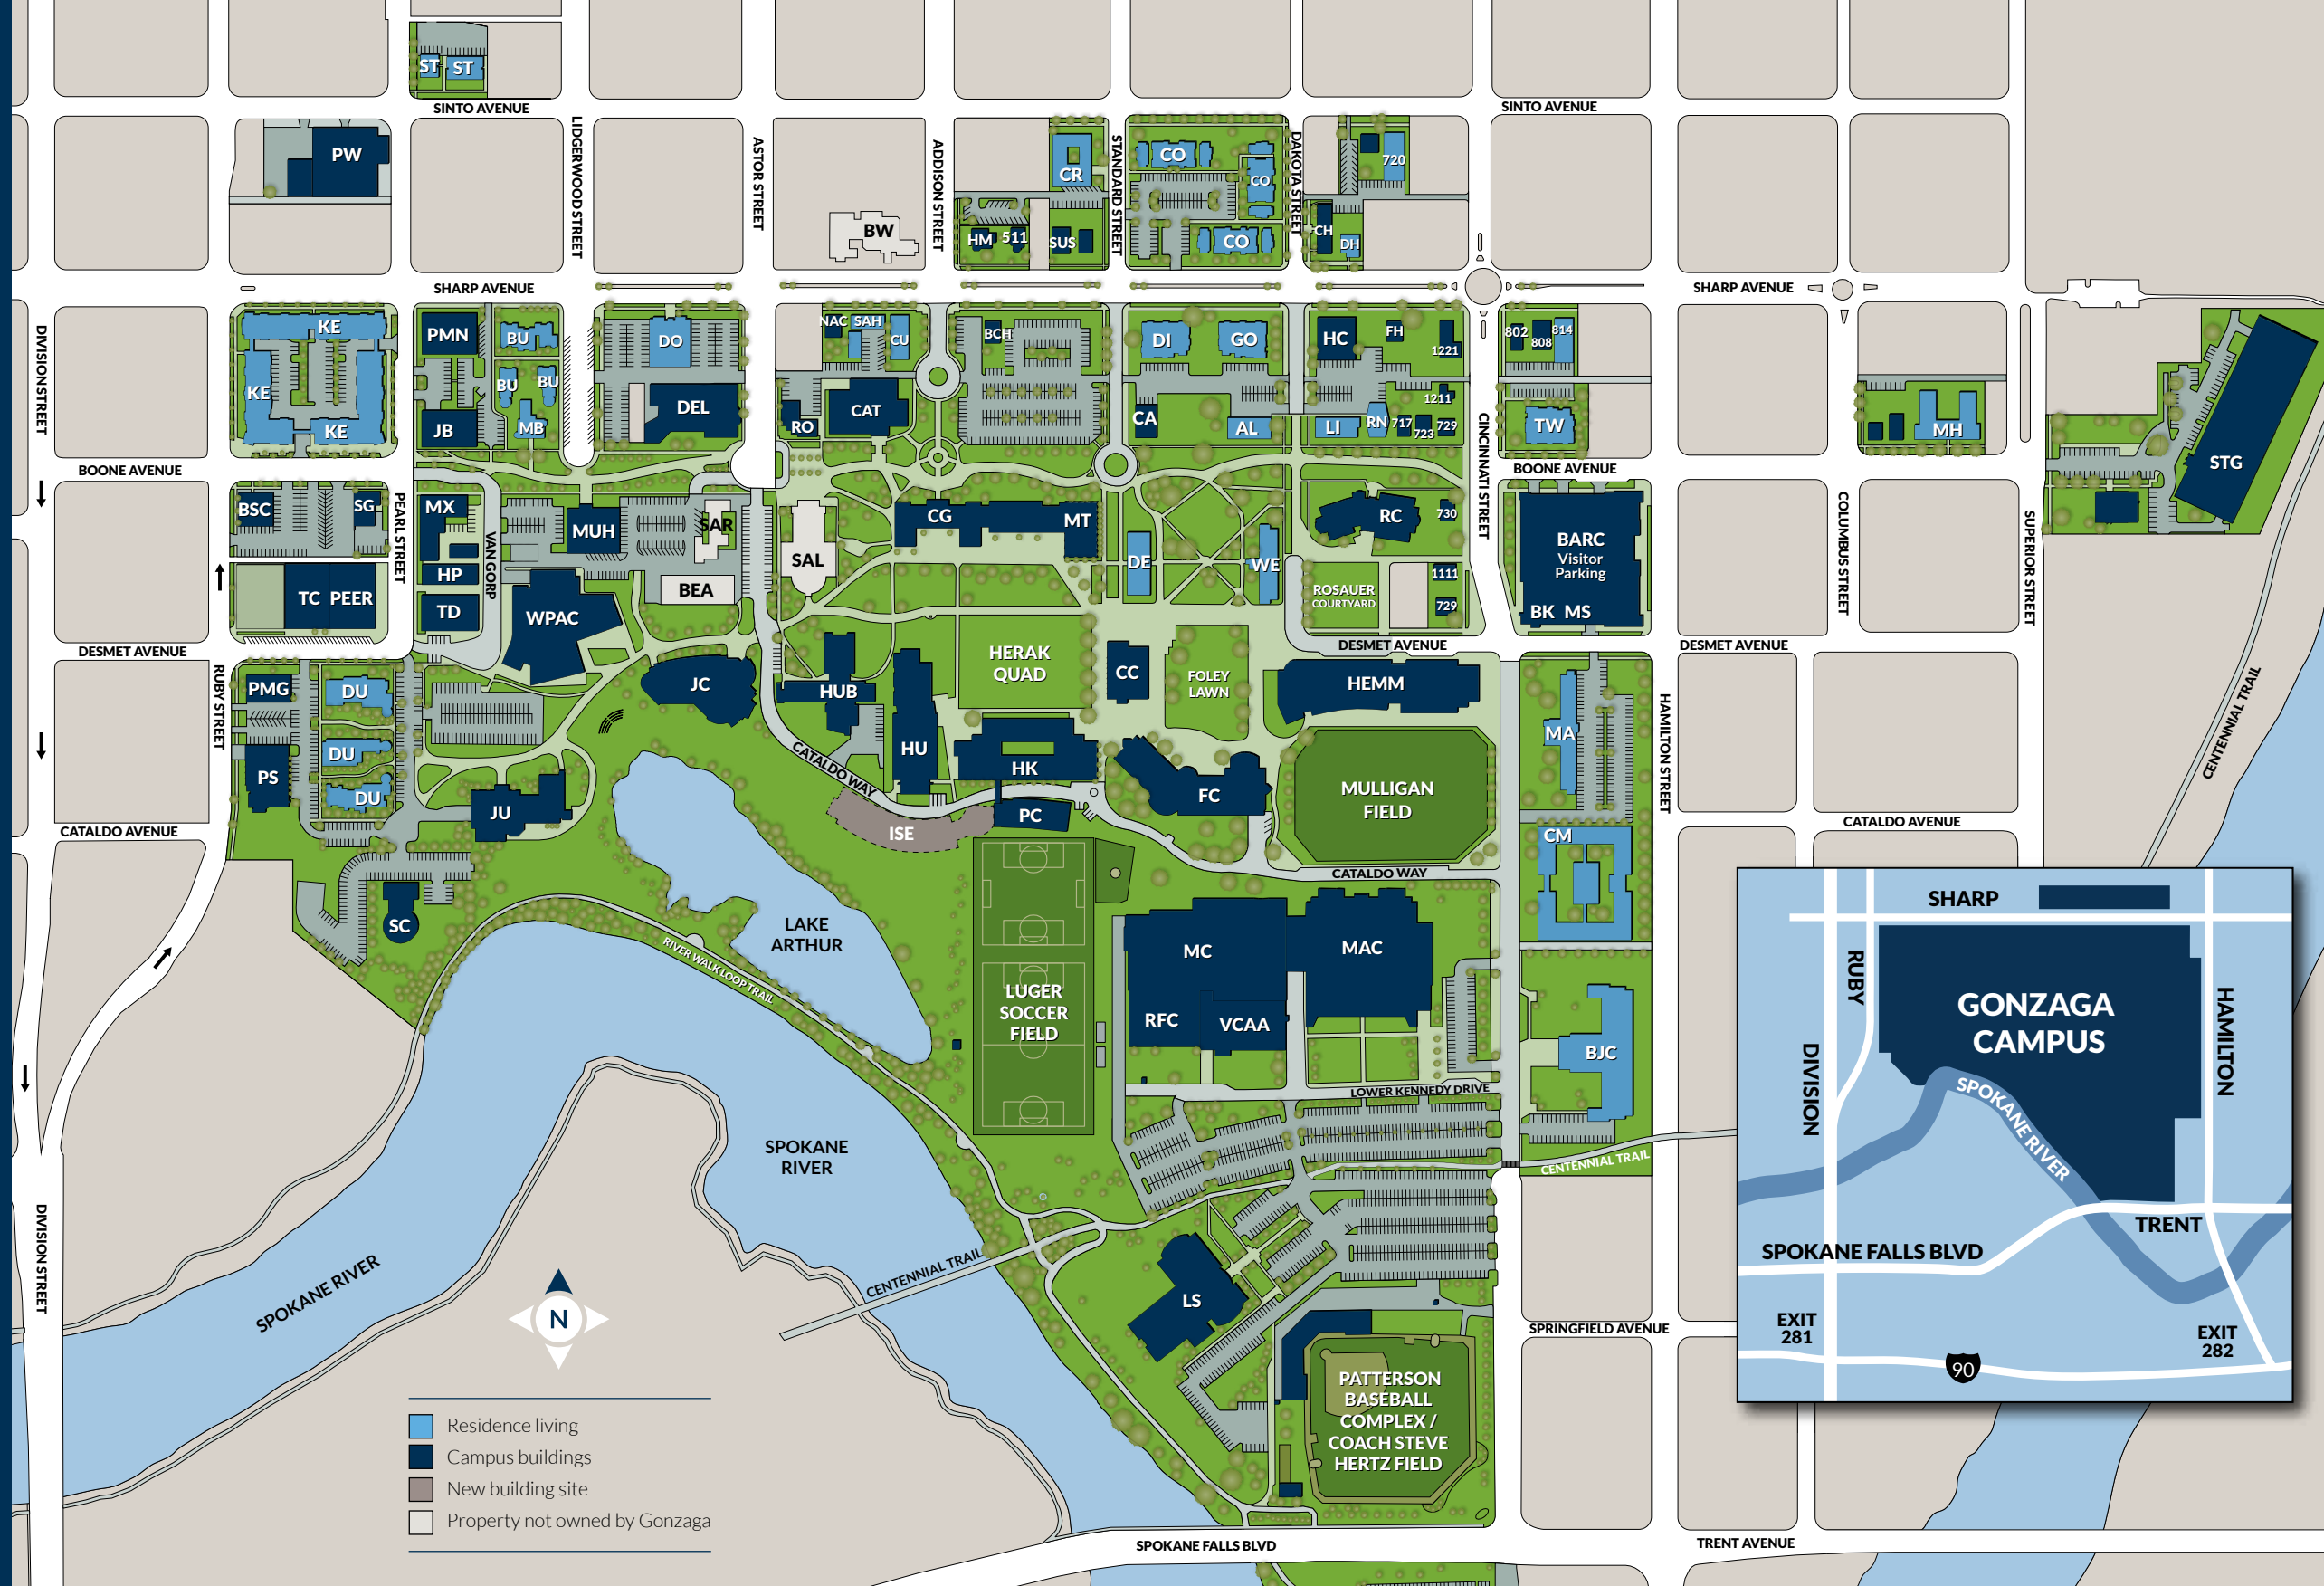

- AL** Alliance Residence Hall
- BARC** Boone Avenue Retail Center (Parking/Mail Services/University Adv/Bookstore-Zag Shop)
- BCH** (Bing) Crosby House
- BEA** Cardinal Bea House (Owned by Jesuits West Province)
- BJC** (Bernard J.) Coughlin Hall
- BK** Zag Shop/Bookstore
- BSC** Business Services Center
- BU** Burch Apartments
- BW** Bishop White Seminary (Owned by Spokane Diocese)
- CA** Campion (Graduate Enrollment Management)
- CAT** Cataldo Hall (Dining/Assembly)
- CC** Crosby Center
- CG** College Hall (Office of Admission)
- CH** Chardin Residence Hall
- CM** St. Catherine/St. Monica Residence Hall
- CO** Corkery Apartments
- CR** Crimont Residence Hall
- CU** Cushing Residence Hall
- DE** DeSmet Residence Hall
- DEL** Della Strada Jesuit Community
- DH** Debate House
- DI** Dillon Residence Hall
- DO** Dooley Residence Hall
- DU** Dussault Suites
- FC** Foley Center
- FH** Faber House
- GO** Goller Residence Hall
- HC** Health and Counseling Center
- HEMM** Hemmingson Center
- HK** Herak Center (Engineering)
- HM** Huetter Mansion/Campus Safety/Parking Permits
- HUB** Humanities Building
- HP** Human Physiology
- HU** Hughes Hall (Science)
- ISE** Integrated Science & Engineering Project (under construction)
- JB** Journalism/Broadcast Integrated Media
- JC** Jepson Center (Business)
- JU** Jundt Art Center & Museum
- KE** Kennedy Apartments
- LI** Lincoln Residence Hall
- LS** Law School
- MA** Madonna Residence Hall