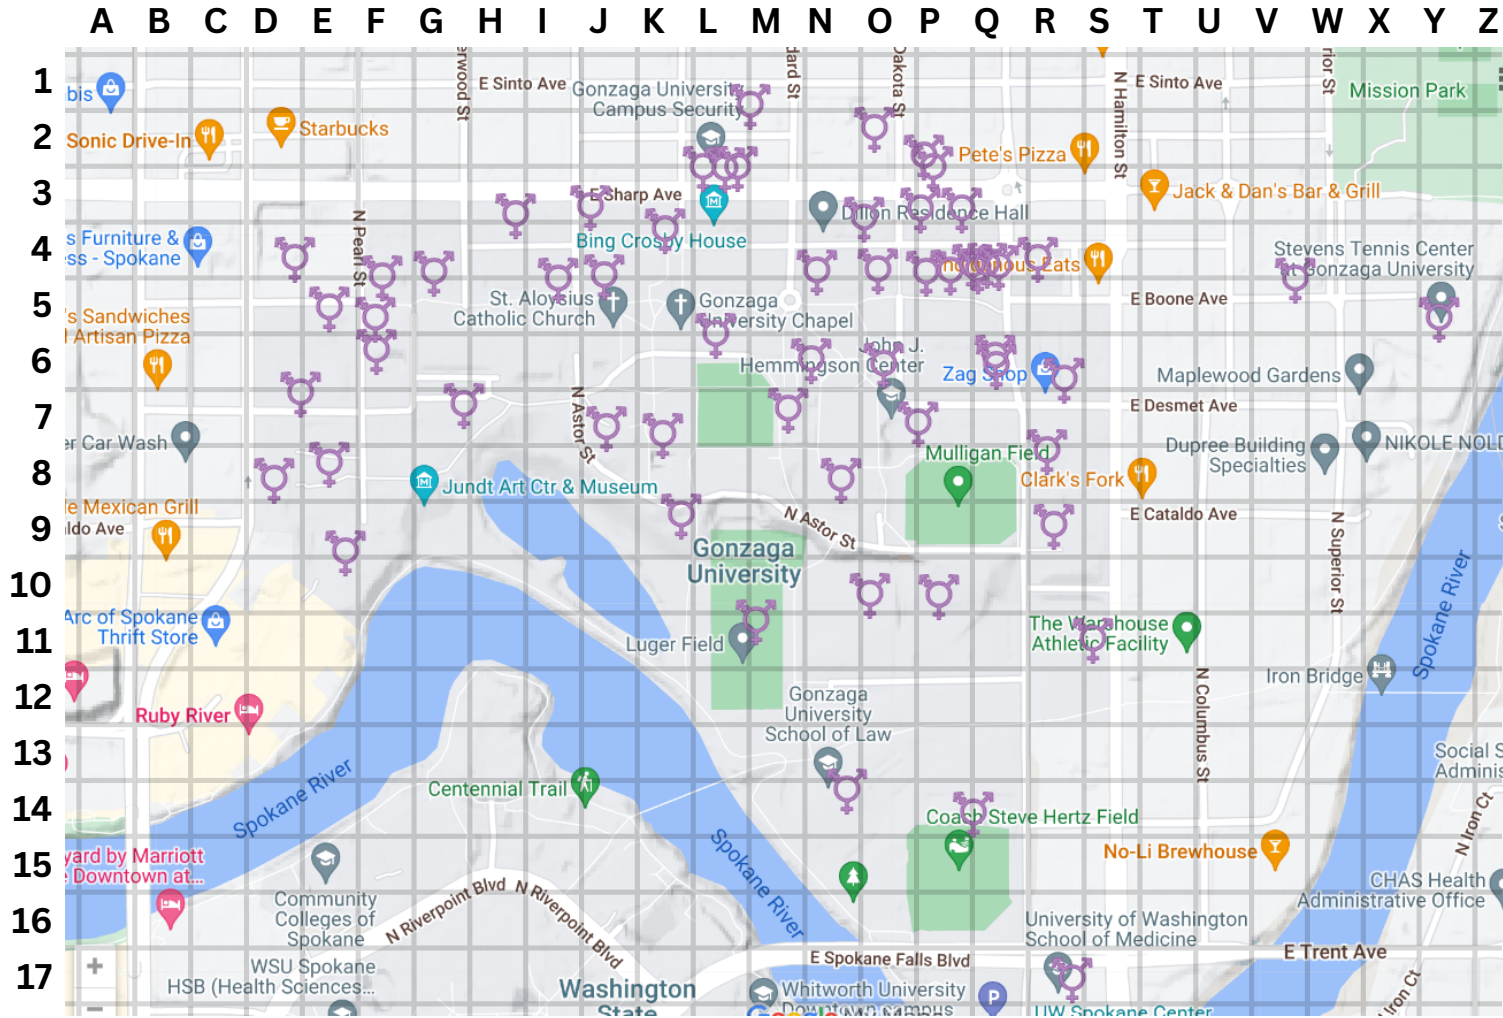

# Gonzaga University Campus

## Gender-Inclusive Restroom Map

BUILDING NAME	MAP
BARC	R7
Bollier	K9
Campion	N4
College Hall	L6
Crosby	M7
Dance Annex	F6
Della Strada	I5
Foley Library	N8
Health & Counseling	P3
Hemmingson	P7
Hughes	K7
Humanities	J7
Journalism	F4
Law School	N14
Martin Center/RFC	O10
McCarthy	P10
Music Building	G4
Music Annex	F5
Myrtyl	G7
Patterson	Q14
Robinson	J5
St Greg Choral	E6
Tilford	D6
UW-GU Health	R17