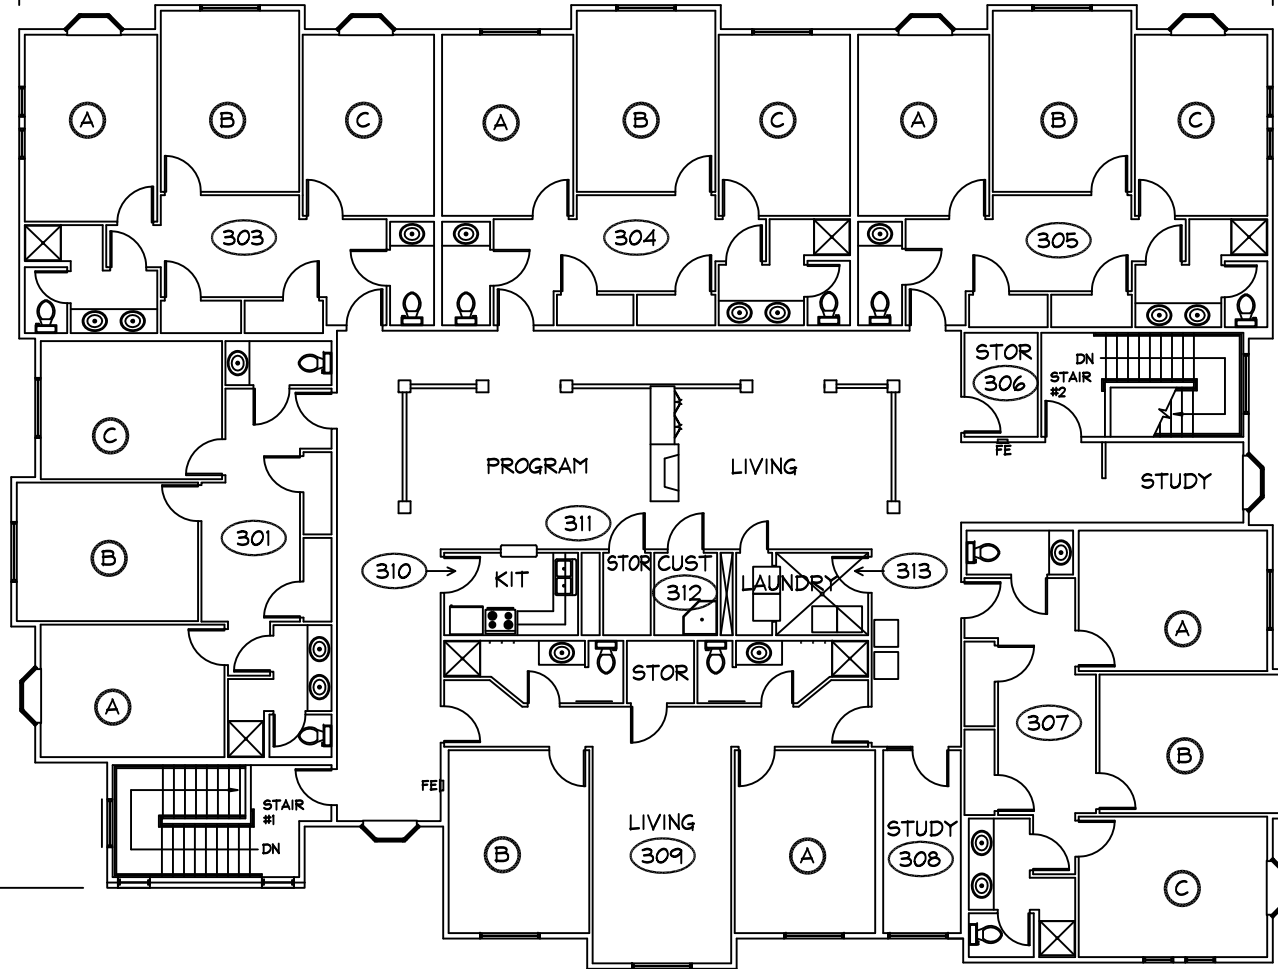

105'-4"

72'-0"

Goller

First Floor

1/16"=1'-0"

03/07

104'-6"

71'-7"

Goller

Third Floor
1/16"=1'-0"