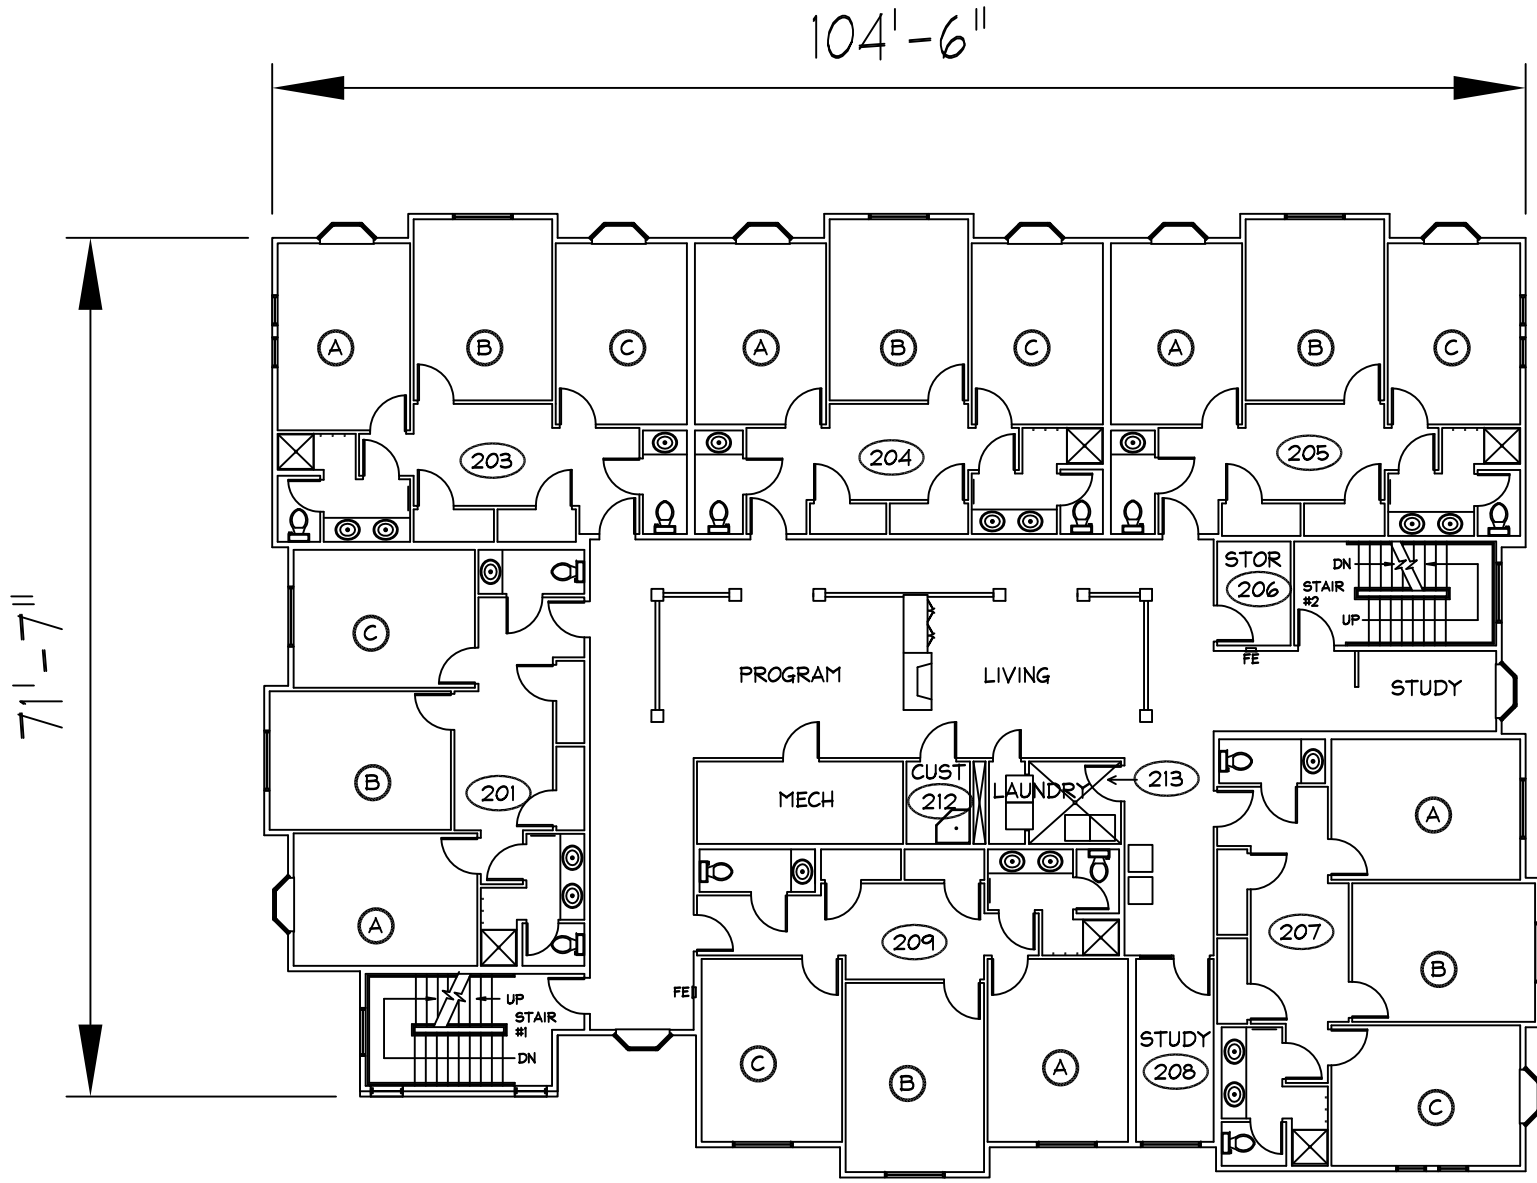

105'-4"

72'-0"

Goller

First Floor

1/16"=1'-0"

03/07

104'-6"

71'-7"

Goller

Third Floor
1/16"=1'-0"