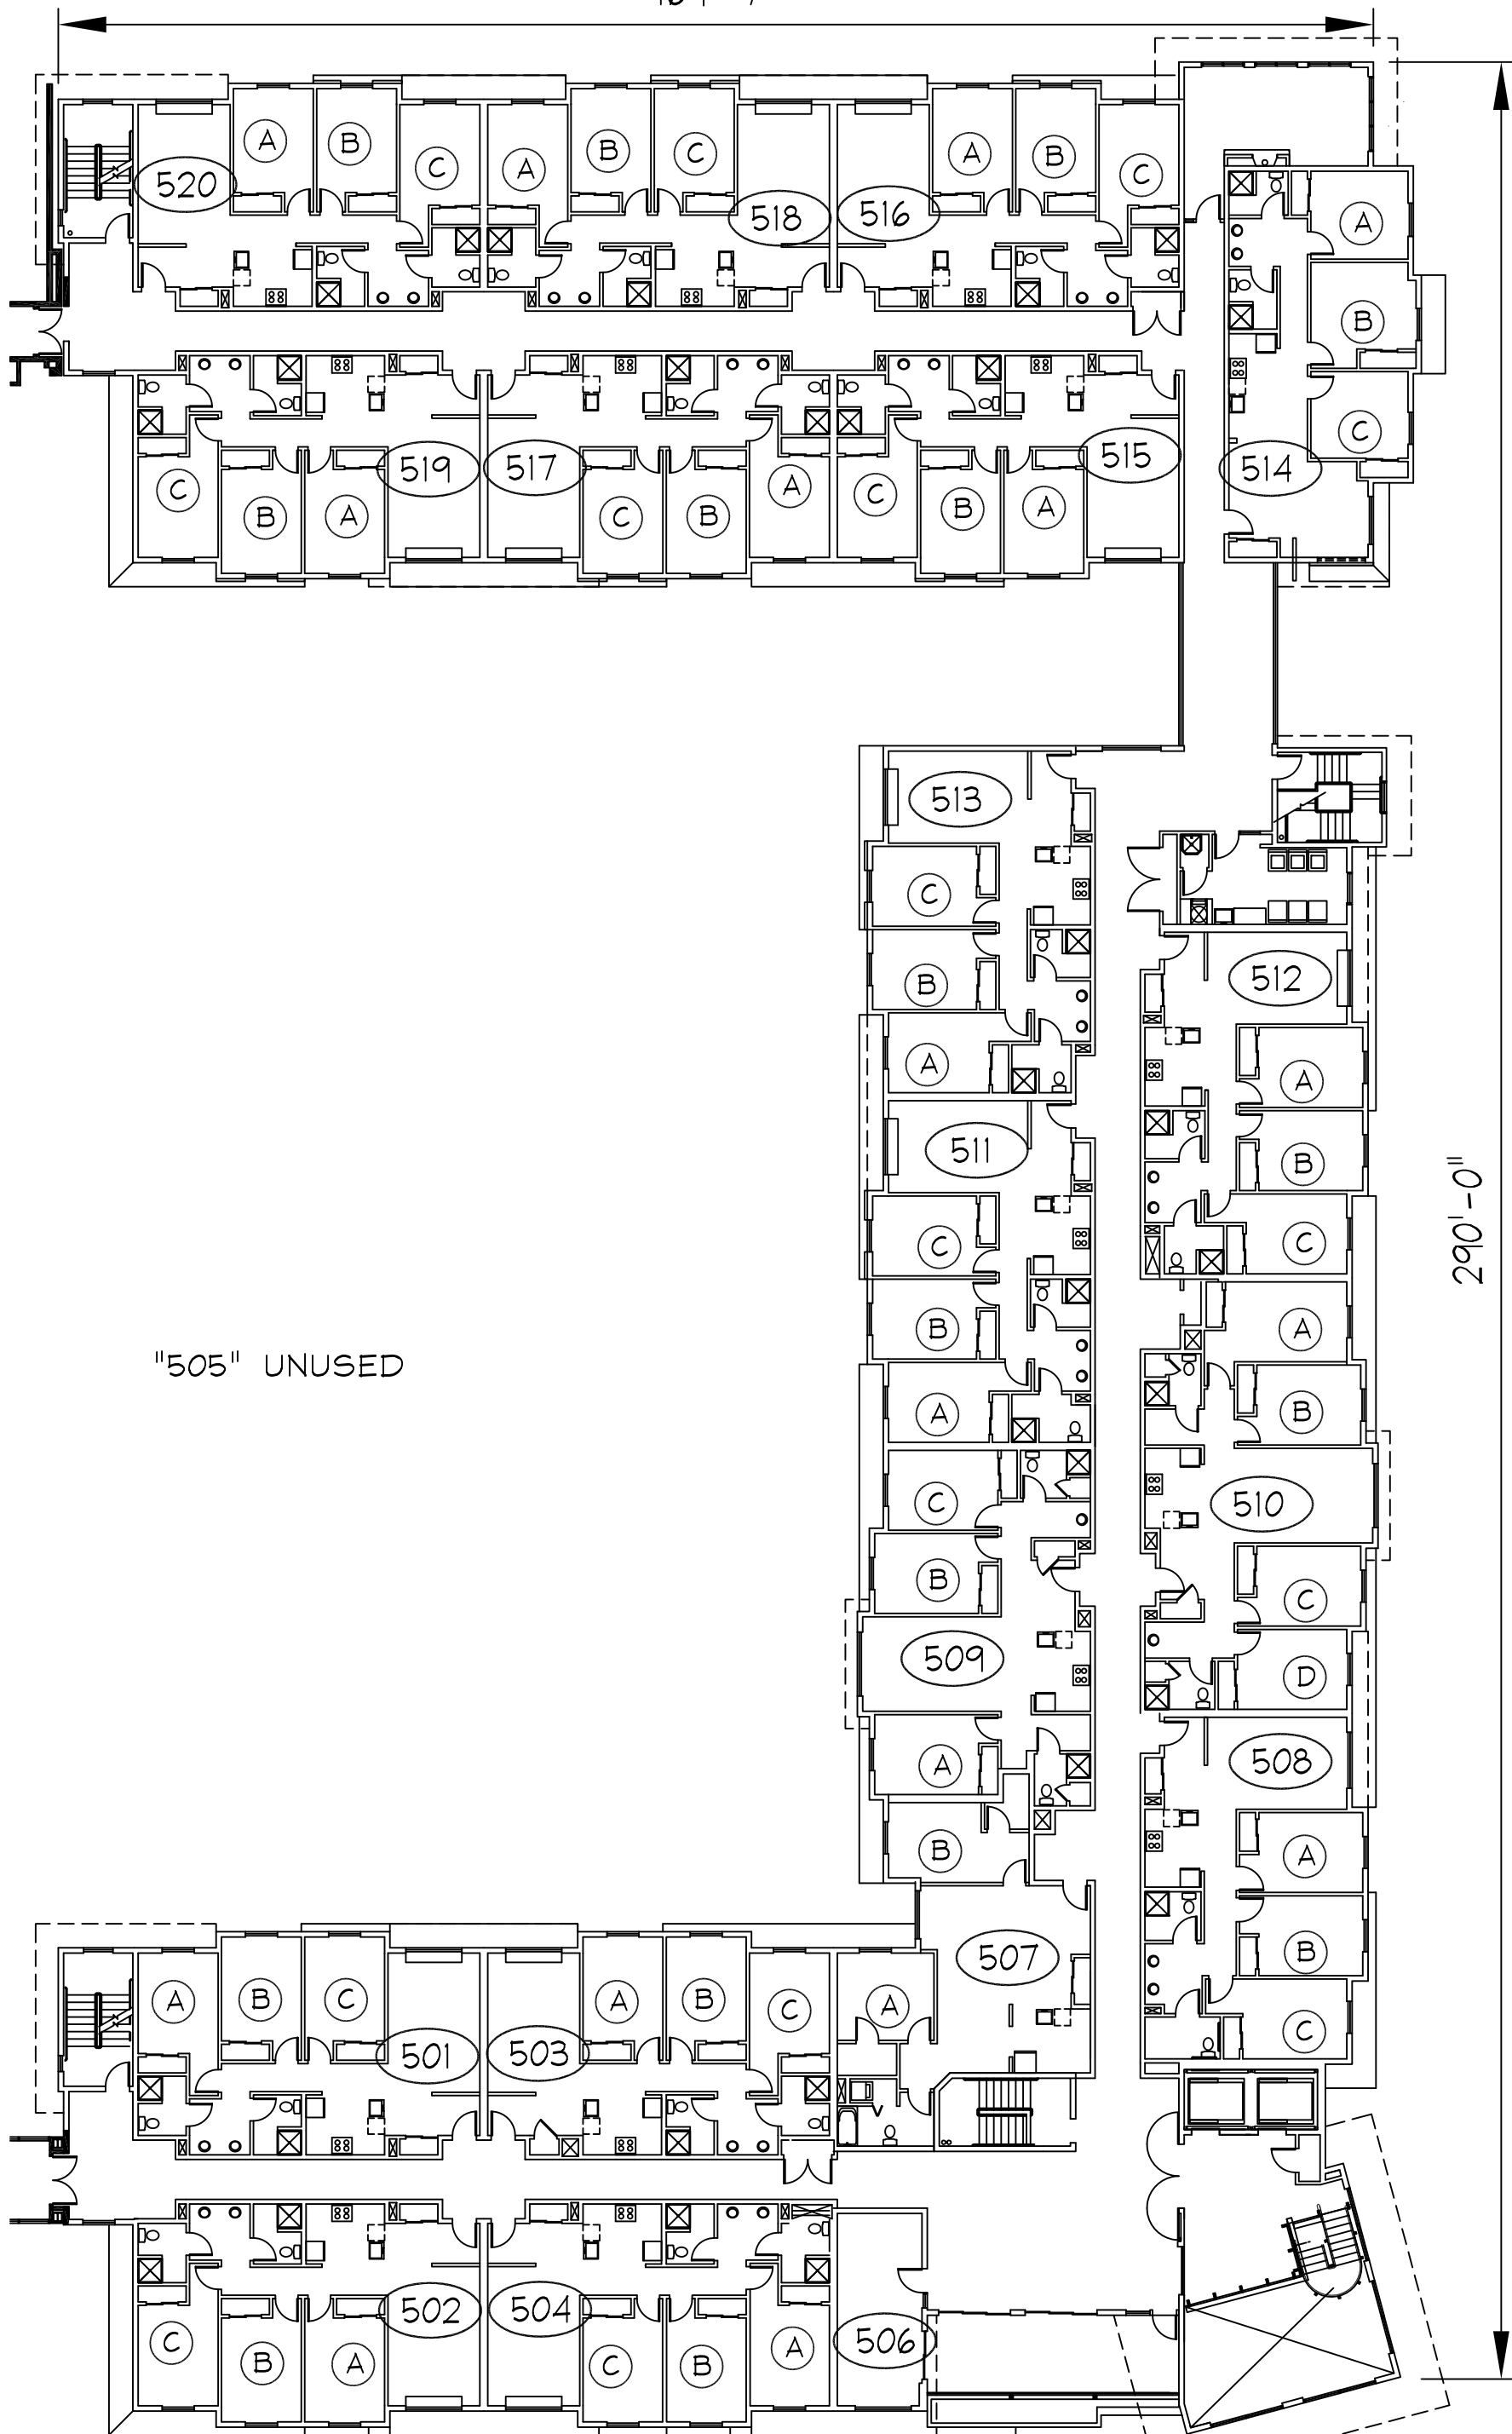

KENNEDY APARTMENTS

LEVEL ONE-EAST

NO SCALE

165'-1"

290'-1"

"205" UNUSED

164'-7"

"205" UNUSED

290'-0"

KENNEDY APARTMENTS

LEVEL FOUR EAST
NO SCALE

164'-7"

"505" UNUSED

290'-0"

KENNEDY APARTMENTS

LEVEL FIVE-EAST
NO SCALE

01/08

146'-0"

290'-7"

KENNEDY APARTMENTS

LEVEL ONE-WEST
NO SCALE

146'-0"

290'-7"

KENNEDY APARTMENTS
 LEVEL TWO-WEST
 NO SCALE

146'-0"

290'-7"

KENNEDY APARTMENTS

LEVEL THREE-WEST

NO SCALE

146'-0"

290'-7"

"427" UNUSED