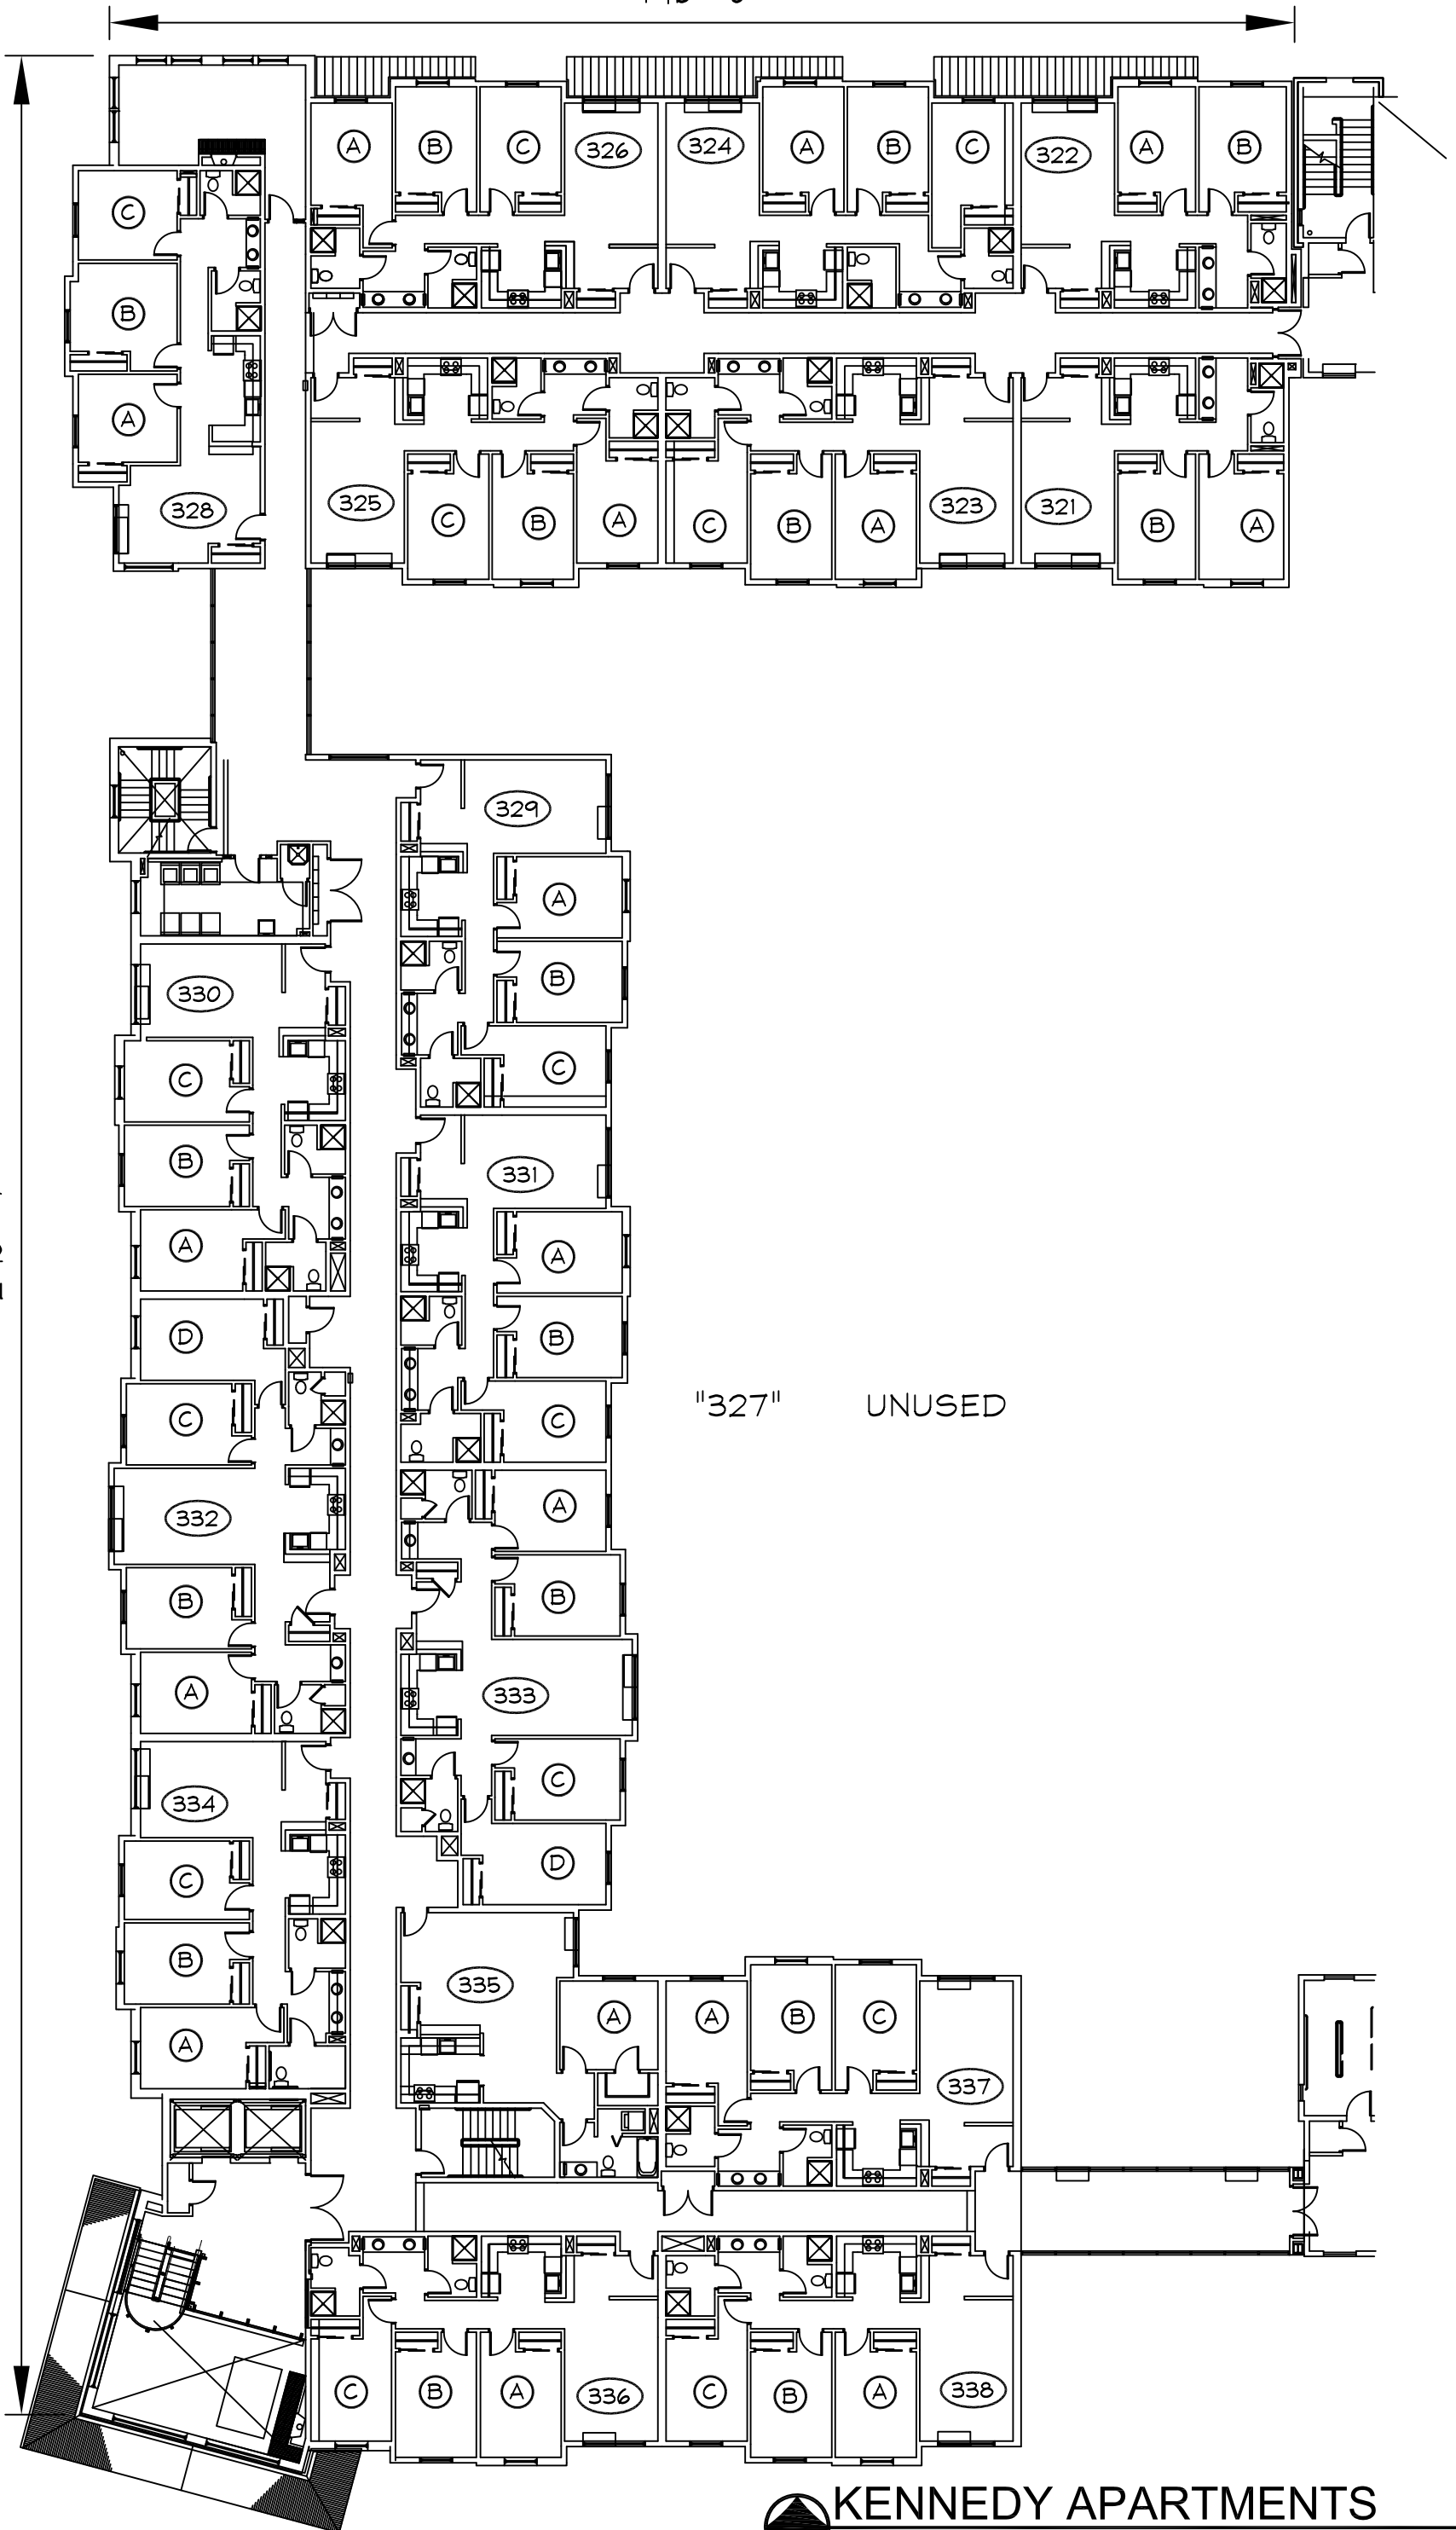

KENNEDY APARTMENTS

LEVEL ONE-EAST

NO SCALE

165'-1"

290'-1"

"205" UNUSED

164'-7"

"205" UNUSED

290'-0"

KENNEDY APARTMENTS

LEVEL FOUR EAST
NO SCALE

164'-7"

"505" UNUSED

290'-0"

KENNEDY APARTMENTS

LEVEL FIVE-EAST
NO SCALE

01/08

146'-0"

290'-7"

KENNEDY APARTMENTS

LEVEL ONE-WEST
NO SCALE

146'-0"

290'-7"

KENNEDY APARTMENTS
 LEVEL TWO-WEST
 NO SCALE

146'-0"

290'-7"

KENNEDY APARTMENTS

LEVEL THREE-WEST

NO SCALE

146'-0"

290'-7"

"427" UNUSED