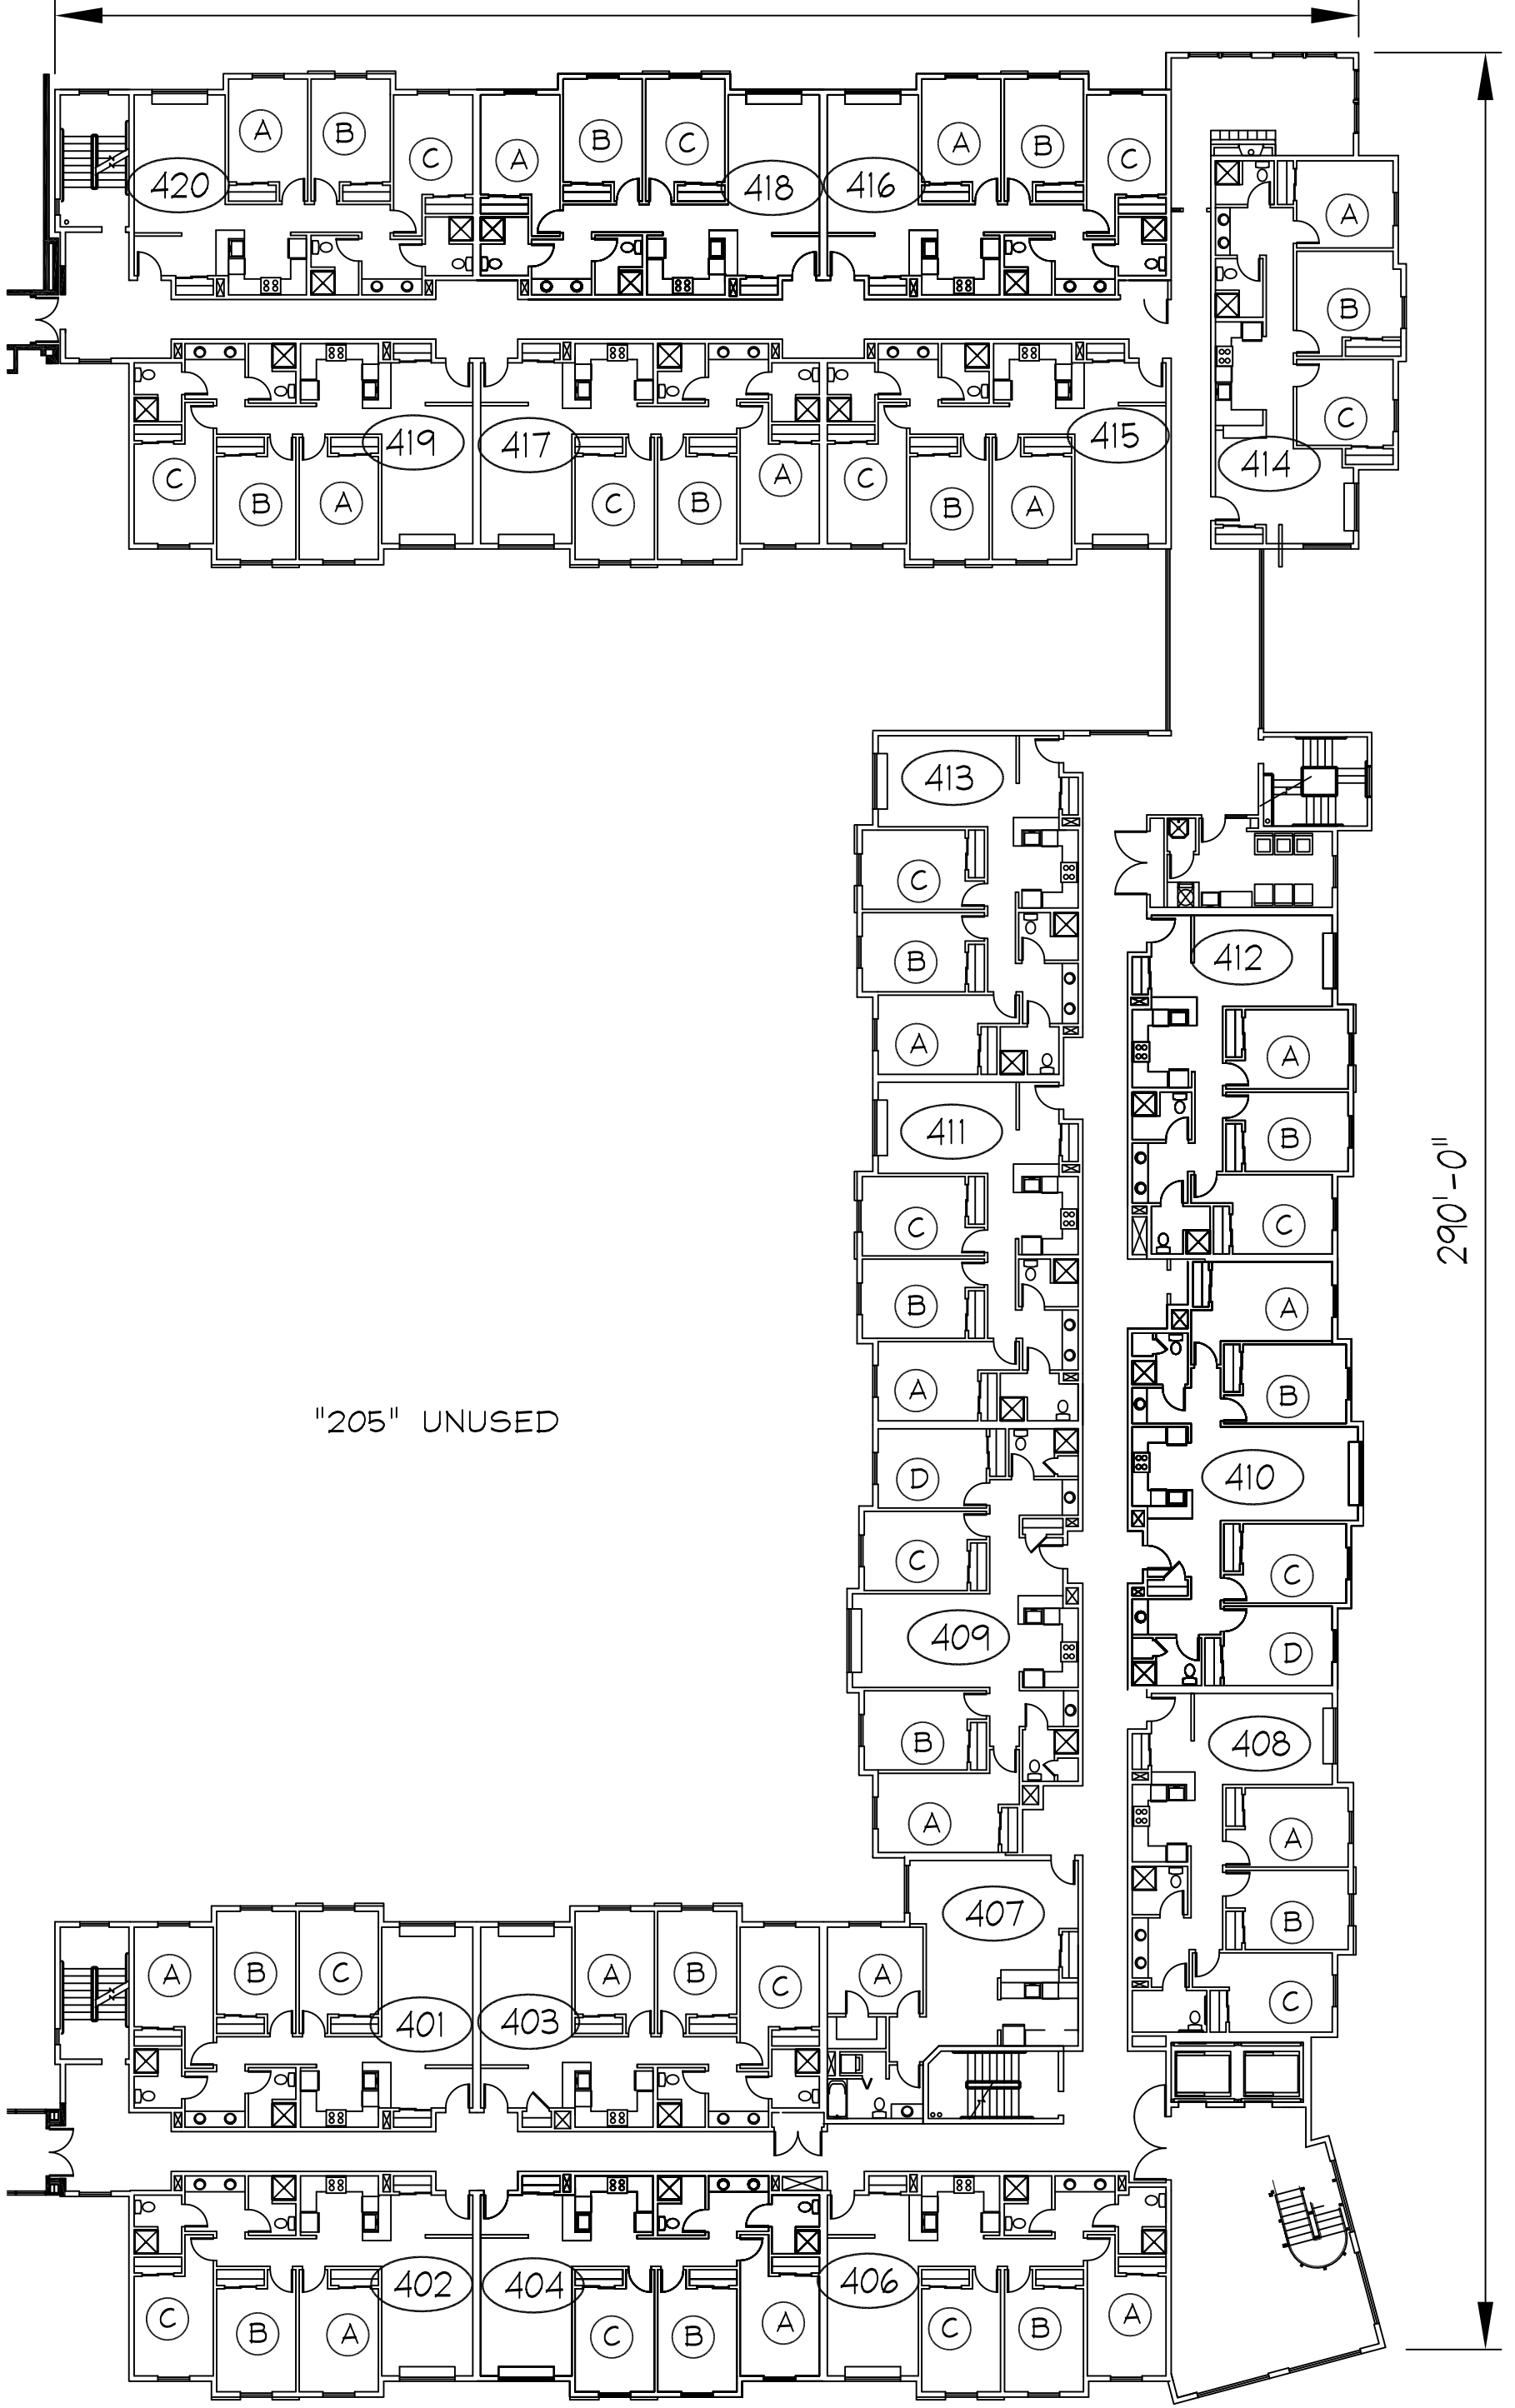

KENNEDY APARTMENTS

LEVEL ONE-EAST

NO SCALE

165'-1"

290'-1"

"205" UNUSED

164'-7"

"205" UNUSED

290'-0"

KENNEDY APARTMENTS

LEVEL FOUR EAST
NO SCALE

164'-7"

"505" UNUSED

290'-0"

KENNEDY APARTMENTS

LEVEL FIVE-EAST
NO SCALE

01/08

146'-0"

290'-7"

KENNEDY APARTMENTS

LEVEL ONE-WEST
NO SCALE

146'-0"

290'-7"

KENNEDY APARTMENTS
 LEVEL TWO-WEST
 NO SCALE

146'-0"

290'-7"

KENNEDY APARTMENTS

LEVEL THREE-WEST

NO SCALE

146'-0"

290'-7"

"427" UNUSED