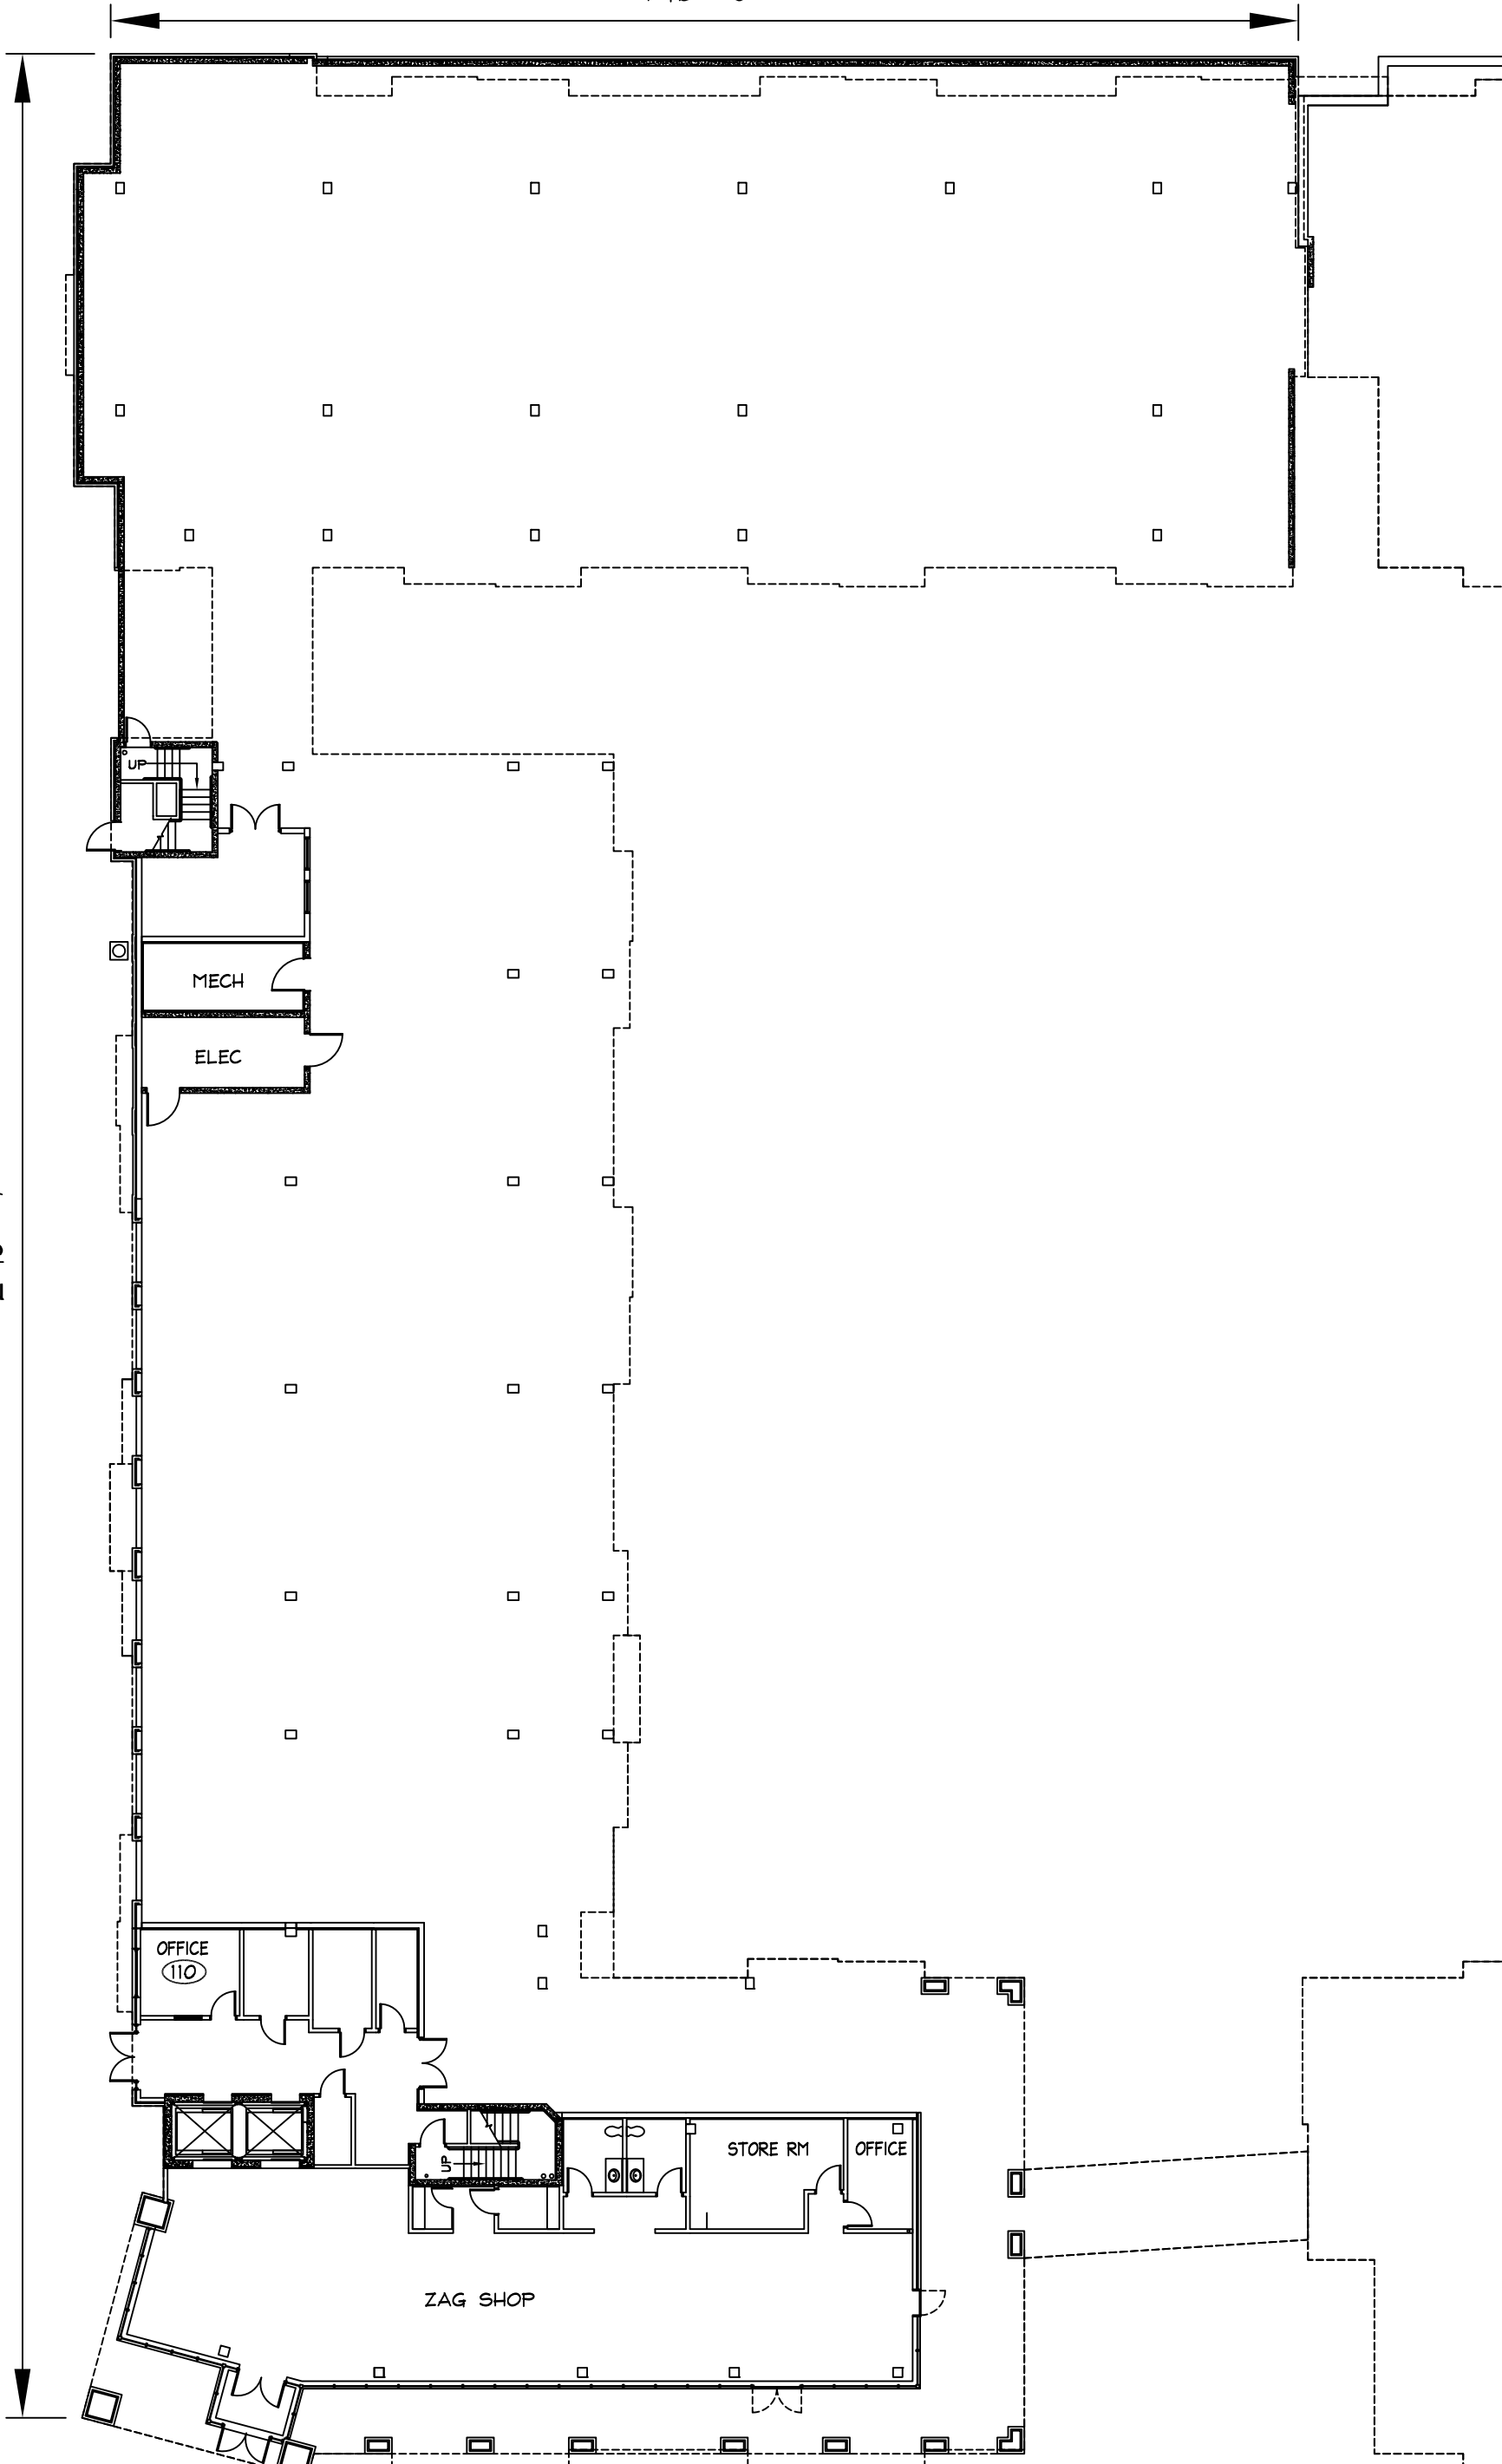

KENNEDY APARTMENTS

LEVEL ONE-EAST

NO SCALE

165'-1"

290'-1"

"205" UNUSED

164'-7"

"205" UNUSED

290'-0"

KENNEDY APARTMENTS

LEVEL FOUR EAST
NO SCALE

164'-7"

"505" UNUSED

290'-0"

KENNEDY APARTMENTS

LEVEL FIVE-EAST
NO SCALE

01/08

146'-0"

290'-7"

KENNEDY APARTMENTS

LEVEL ONE-WEST
NO SCALE

146'-0"

290'-7"

KENNEDY APARTMENTS
 LEVEL TWO-WEST
 NO SCALE

146'-0"

290'-7"

KENNEDY APARTMENTS

LEVEL THREE-WEST

NO SCALE

146'-0"

290'-7"

"427" UNUSED