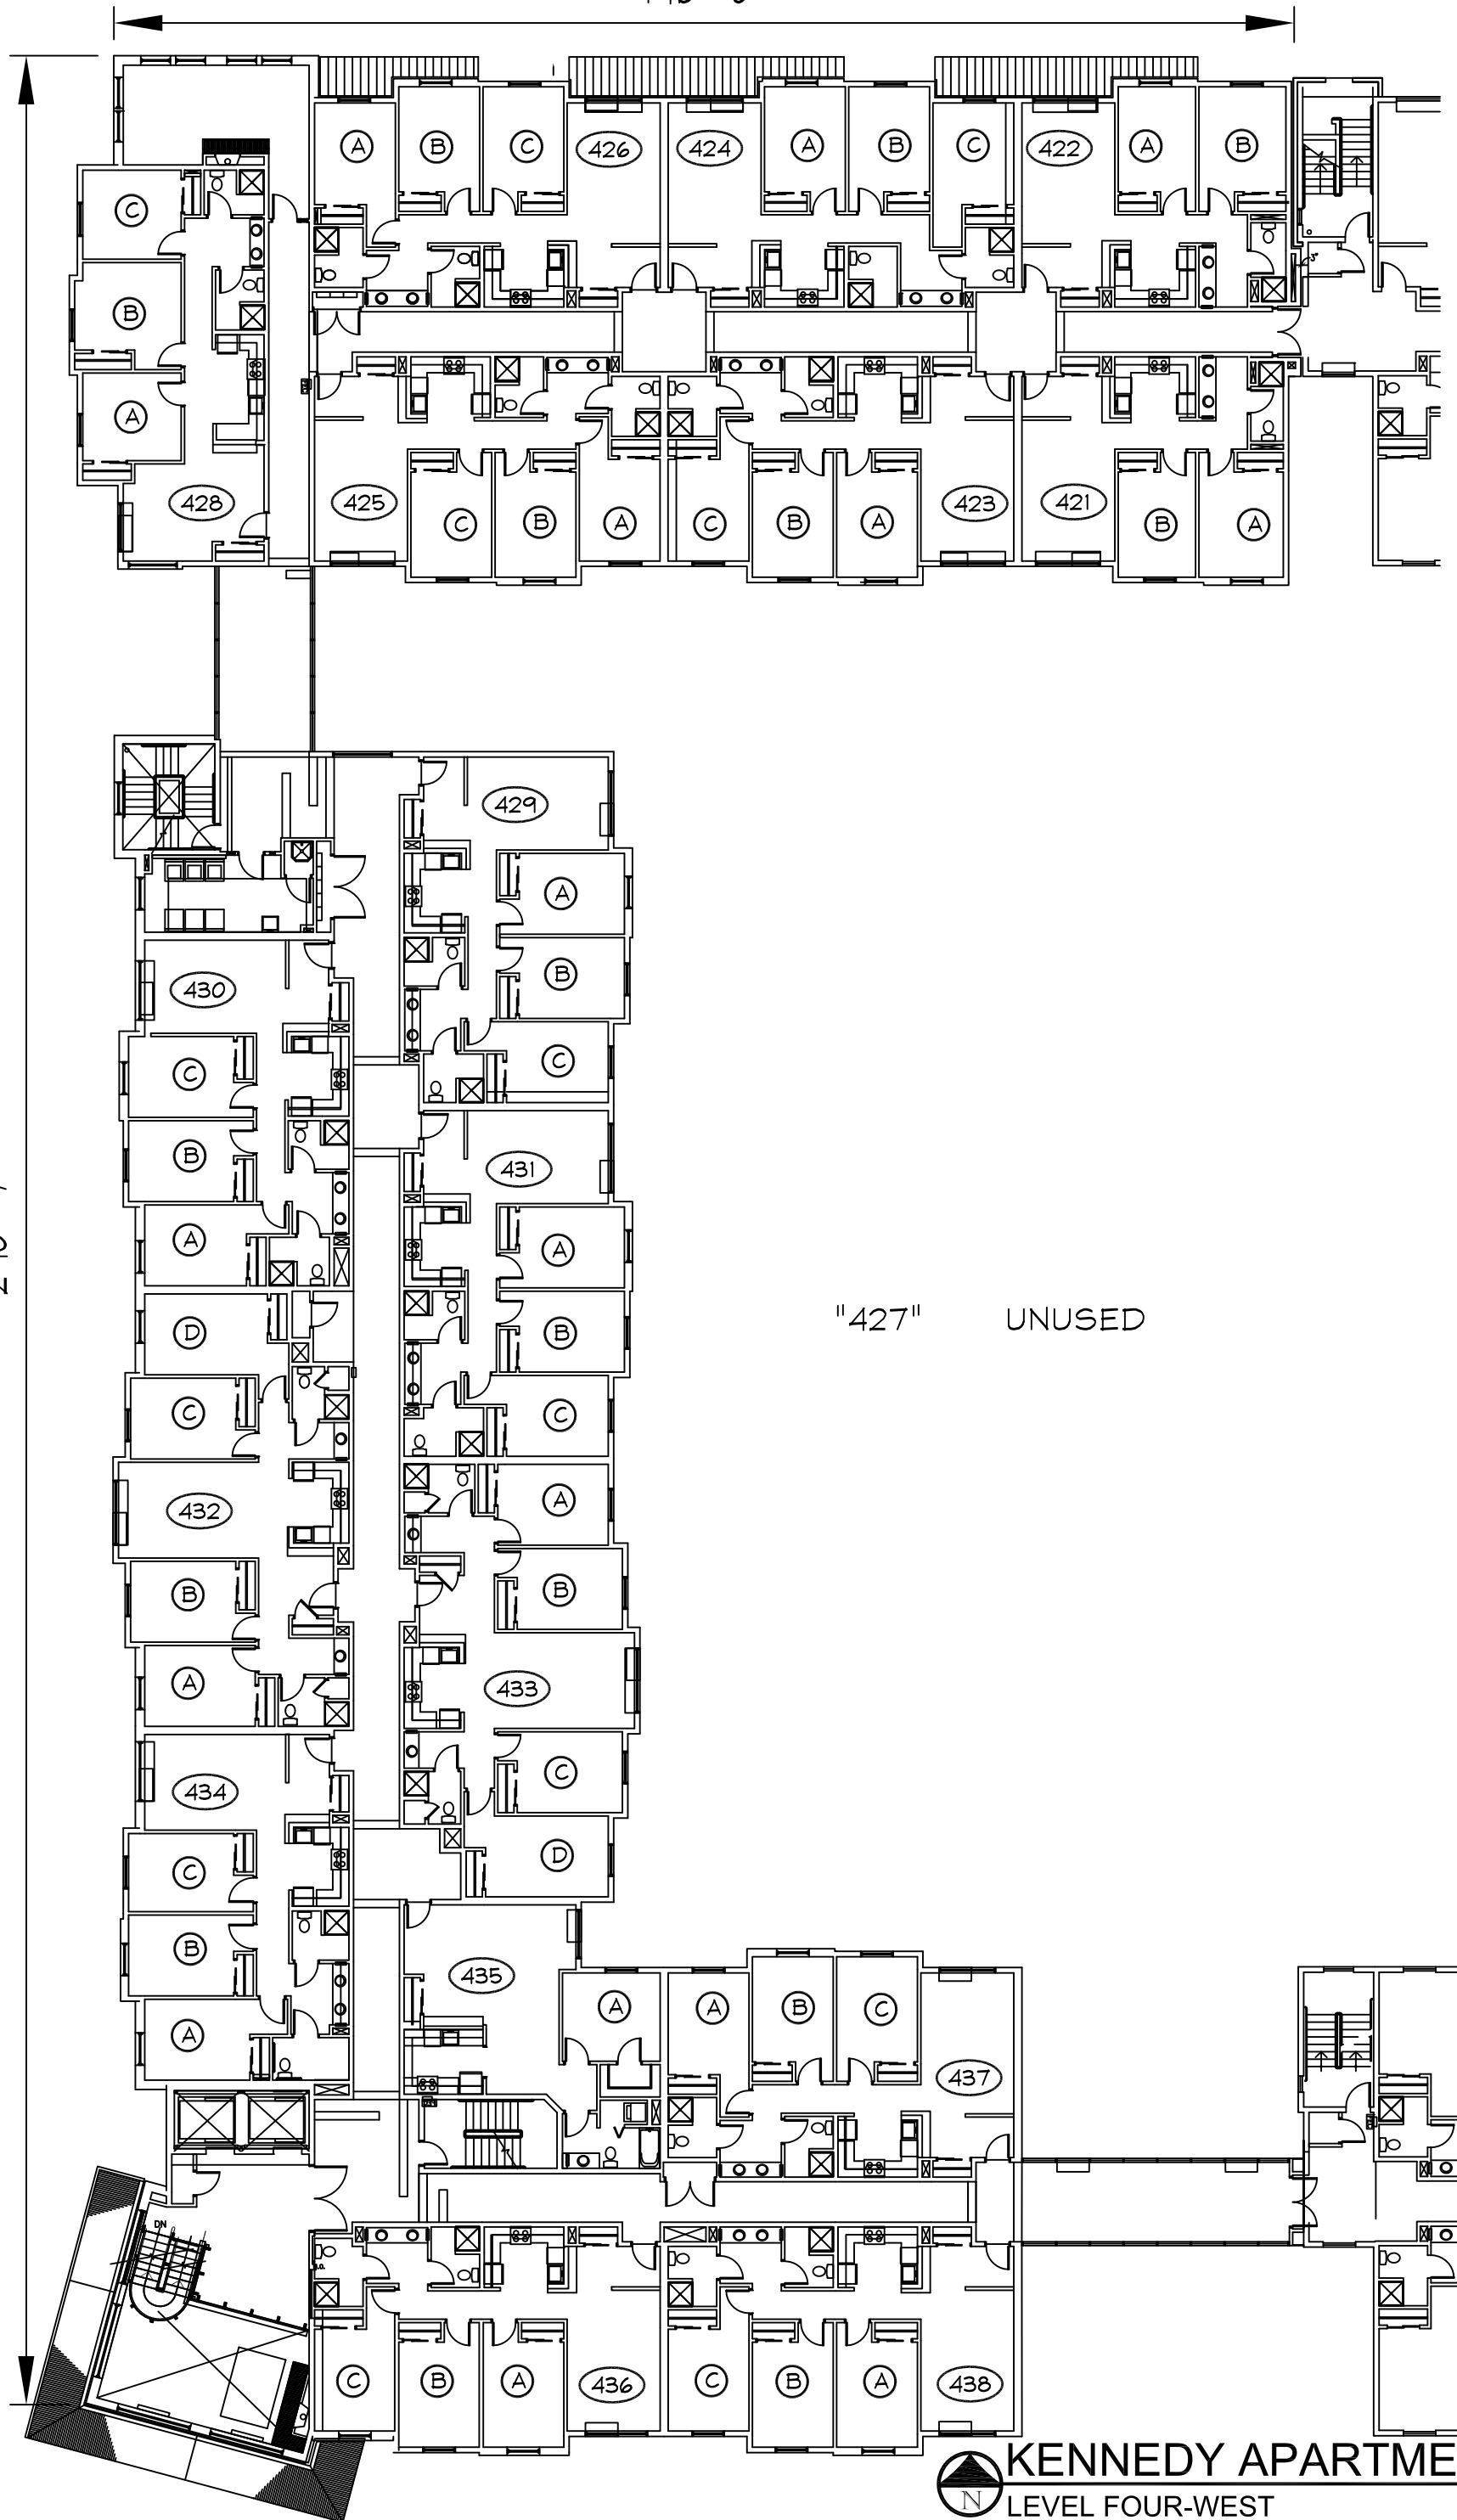

290'-0"

KENNEDY APARTMENTS

LEVEL FOUR EAST
NO SCALE

164'-7"

"505" UNUSED

290'-0"

KENNEDY APARTMENTS

LEVEL FIVE-EAST
NO SCALE

01/08

146'-0"

290'-7"

KENNEDY APARTMENTS

LEVEL ONE-WEST
NO SCALE

146'-0"

290'-7"

KENNEDY APARTMENTS
 LEVEL TWO-WEST
 NO SCALE

146'-0"

290'-7"

KENNEDY APARTMENTS

LEVEL THREE-WEST

NO SCALE

146'-0"

290'-7"

"427" UNUSED

KENNEDY APARTMENTS

LEVEL FOUR-WEST
NO SCALE

146'-0"

290'-7"

"527" UNUSED

KENNEDY APARTMENTS

LEVEL FIVE-WEST
NO SCALE