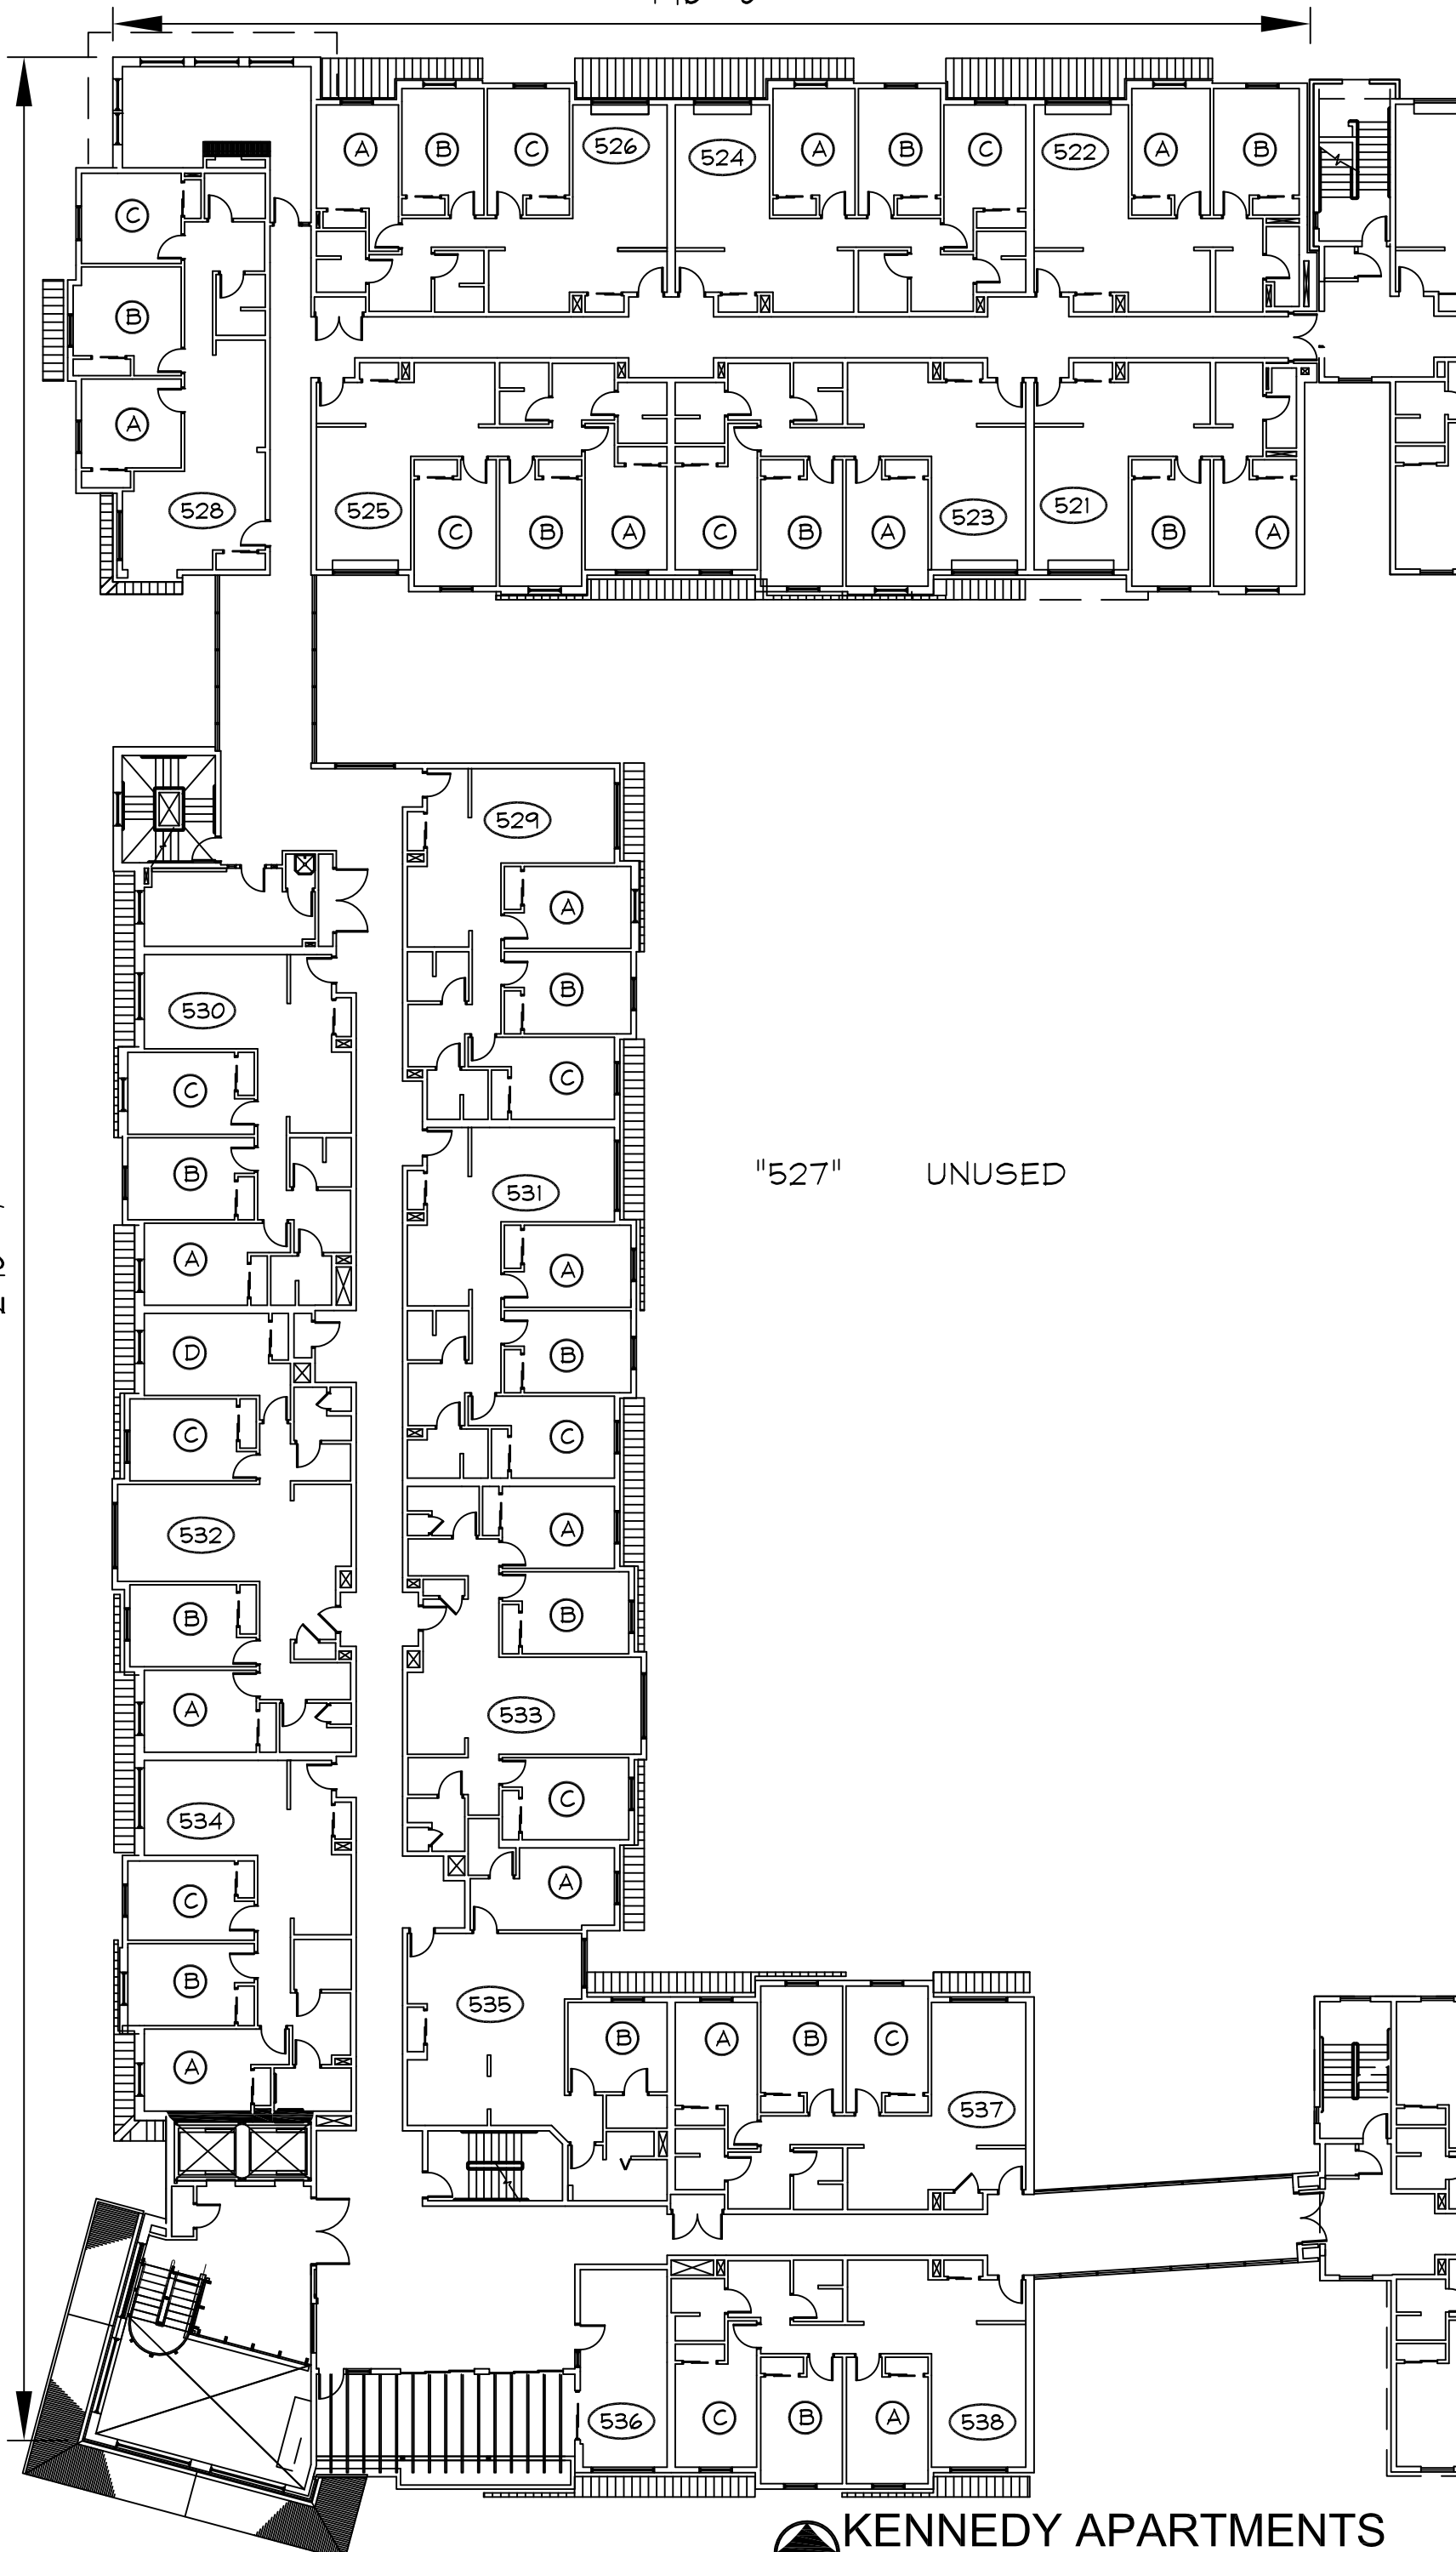

KENNEDY APARTMENTS

LEVEL ONE-EAST

NO SCALE

165'-1"

290'-1"

"205" UNUSED

164'-7"

"205" UNUSED

01/08

146'-0"

290'-7"

KENNEDY APARTMENTS

LEVEL ONE-WEST
NO SCALE

146'-0"

290'-7"

KENNEDY APARTMENTS
 LEVEL TWO-WEST
 NO SCALE

146'-0"

290'-7"

KENNEDY APARTMENTS

LEVEL THREE-WEST

NO SCALE

146'-0"

290'-7"

"427" UNUSED

KENNEDY APARTMENTS

LEVEL FOUR-WEST
NO SCALE

146'-0"

290'-7"

"527" UNUSED

KENNEDY APARTMENTS

LEVEL FIVE-WEST
NO SCALE