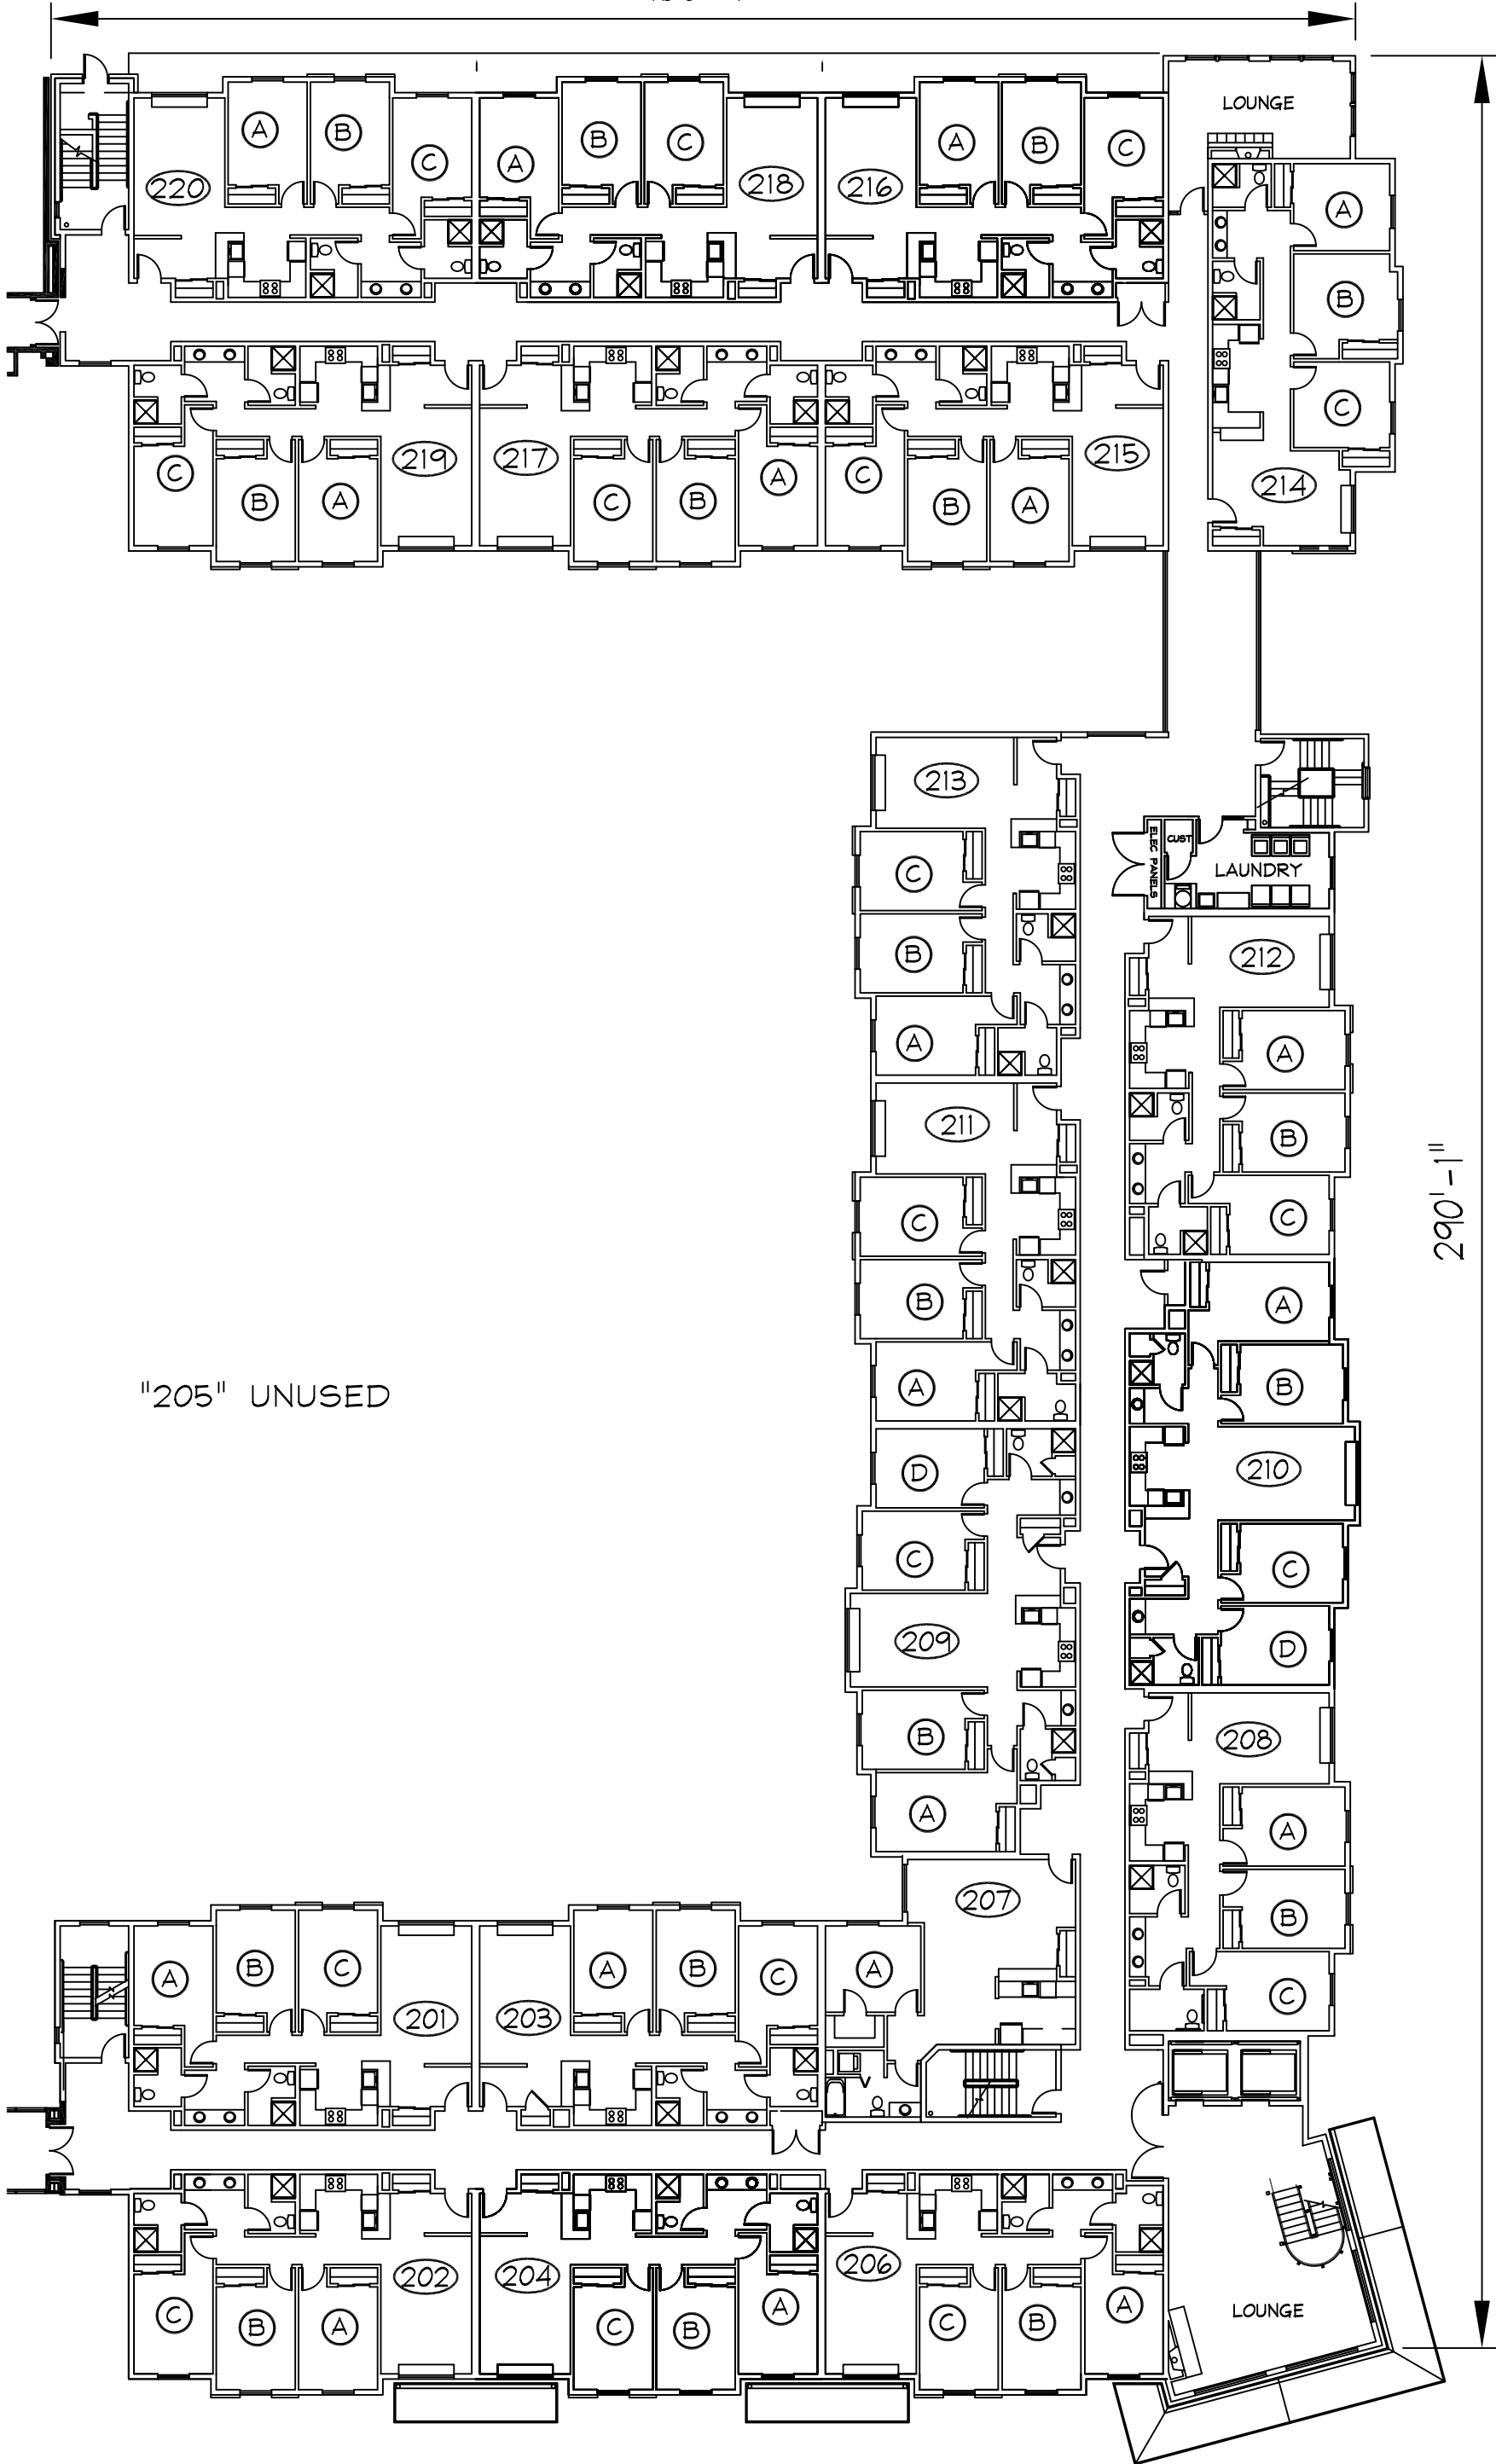

KENNEDY APARTMENTS

LEVEL ONE-EAST

NO SCALE

165'-1"

290'-1"

"205" UNUSED

164'-7"

"205" UNUSED

290'-0"

KENNEDY APARTMENTS

LEVEL FOUR EAST
NO SCALE

164'-7"

"505" UNUSED

290'-0"

KENNEDY APARTMENTS

LEVEL FIVE-EAST
NO SCALE

01/08

146'-0"

290'-7"

KENNEDY APARTMENTS

LEVEL ONE-WEST
NO SCALE

146'-0"

290'-7"

KENNEDY APARTMENTS
 LEVEL TWO-WEST
 NO SCALE

146'-0"

290'-7"

KENNEDY APARTMENTS

LEVEL THREE-WEST

NO SCALE

146'-0"

290'-7"

"427" UNUSED