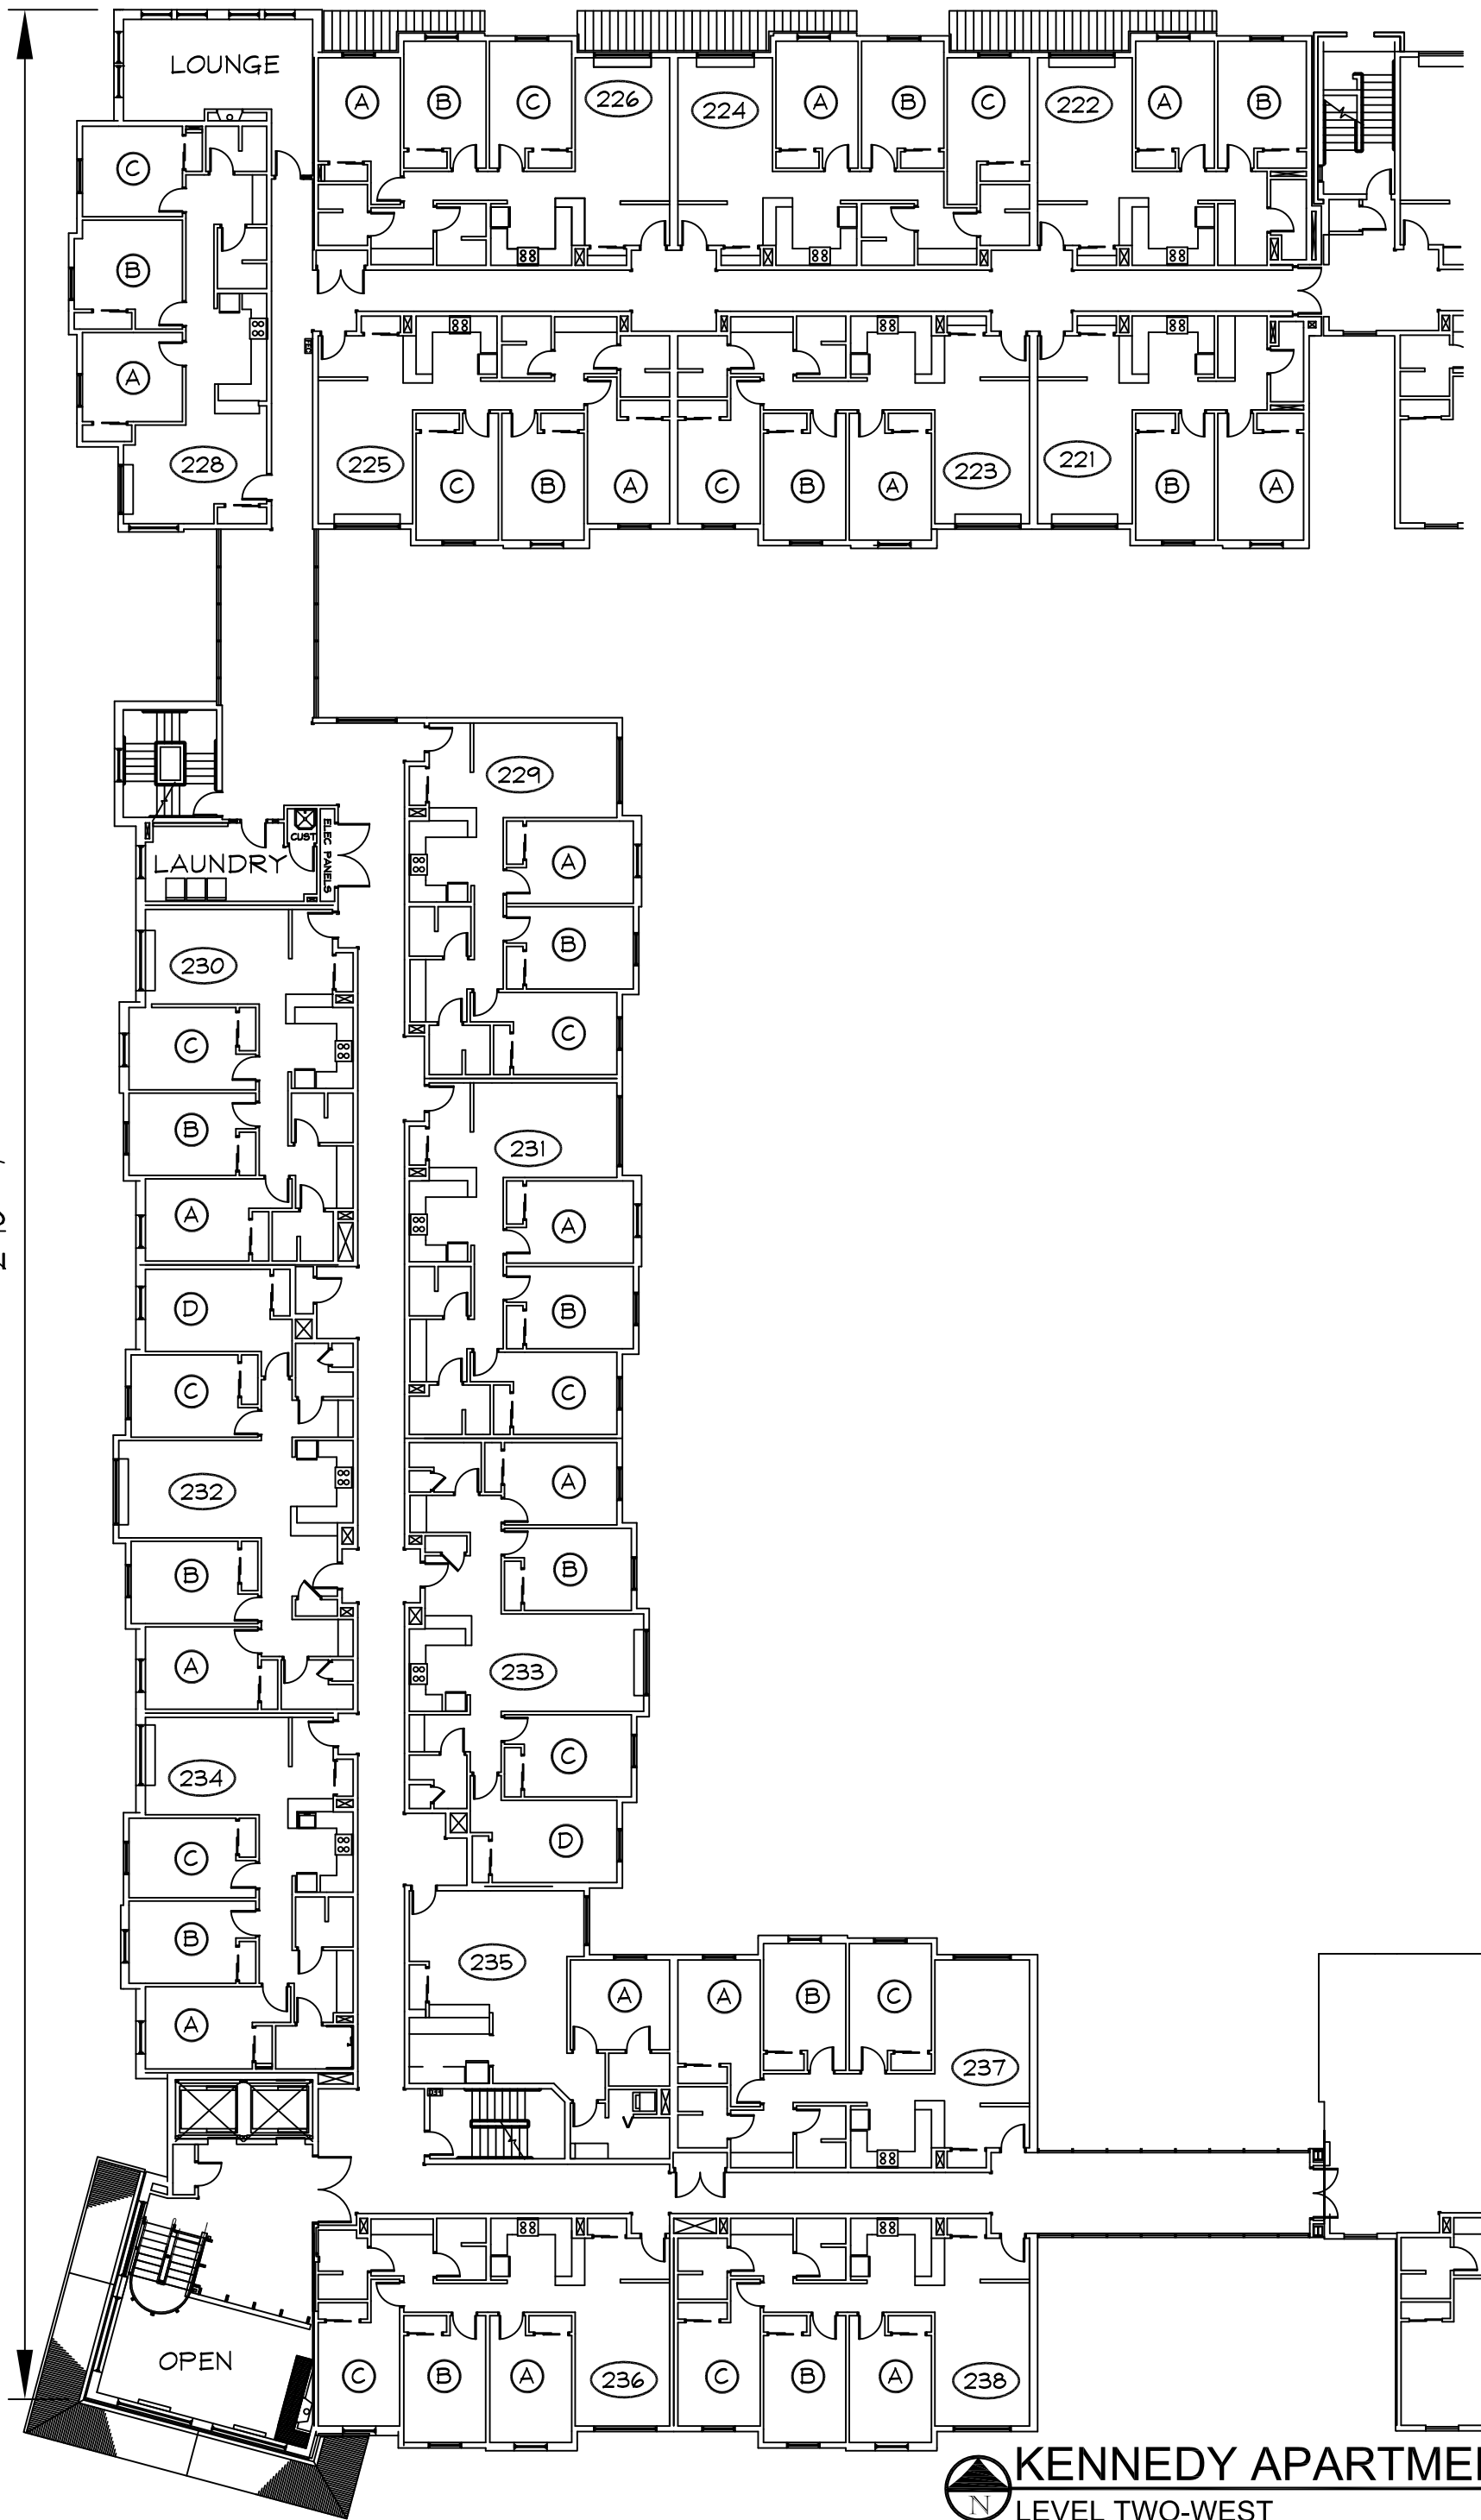

KENNEDY APARTMENTS

LEVEL ONE-EAST

NO SCALE

165'-1"

290'-1"

"205" UNUSED

164'-7"

"205" UNUSED

290'-0"

KENNEDY APARTMENTS

LEVEL FOUR EAST
NO SCALE

164'-7"

"505" UNUSED

290'-0"

KENNEDY APARTMENTS

LEVEL FIVE-EAST
NO SCALE

01/08

146'-0"

290'-7"

KENNEDY APARTMENTS

LEVEL ONE-WEST
NO SCALE

146'-0"

290'-7"

KENNEDY APARTMENTS
 LEVEL TWO-WEST
 NO SCALE

146'-0"

290'-7"

KENNEDY APARTMENTS

LEVEL THREE-WEST

NO SCALE

146'-0"

290'-7"

"427" UNUSED