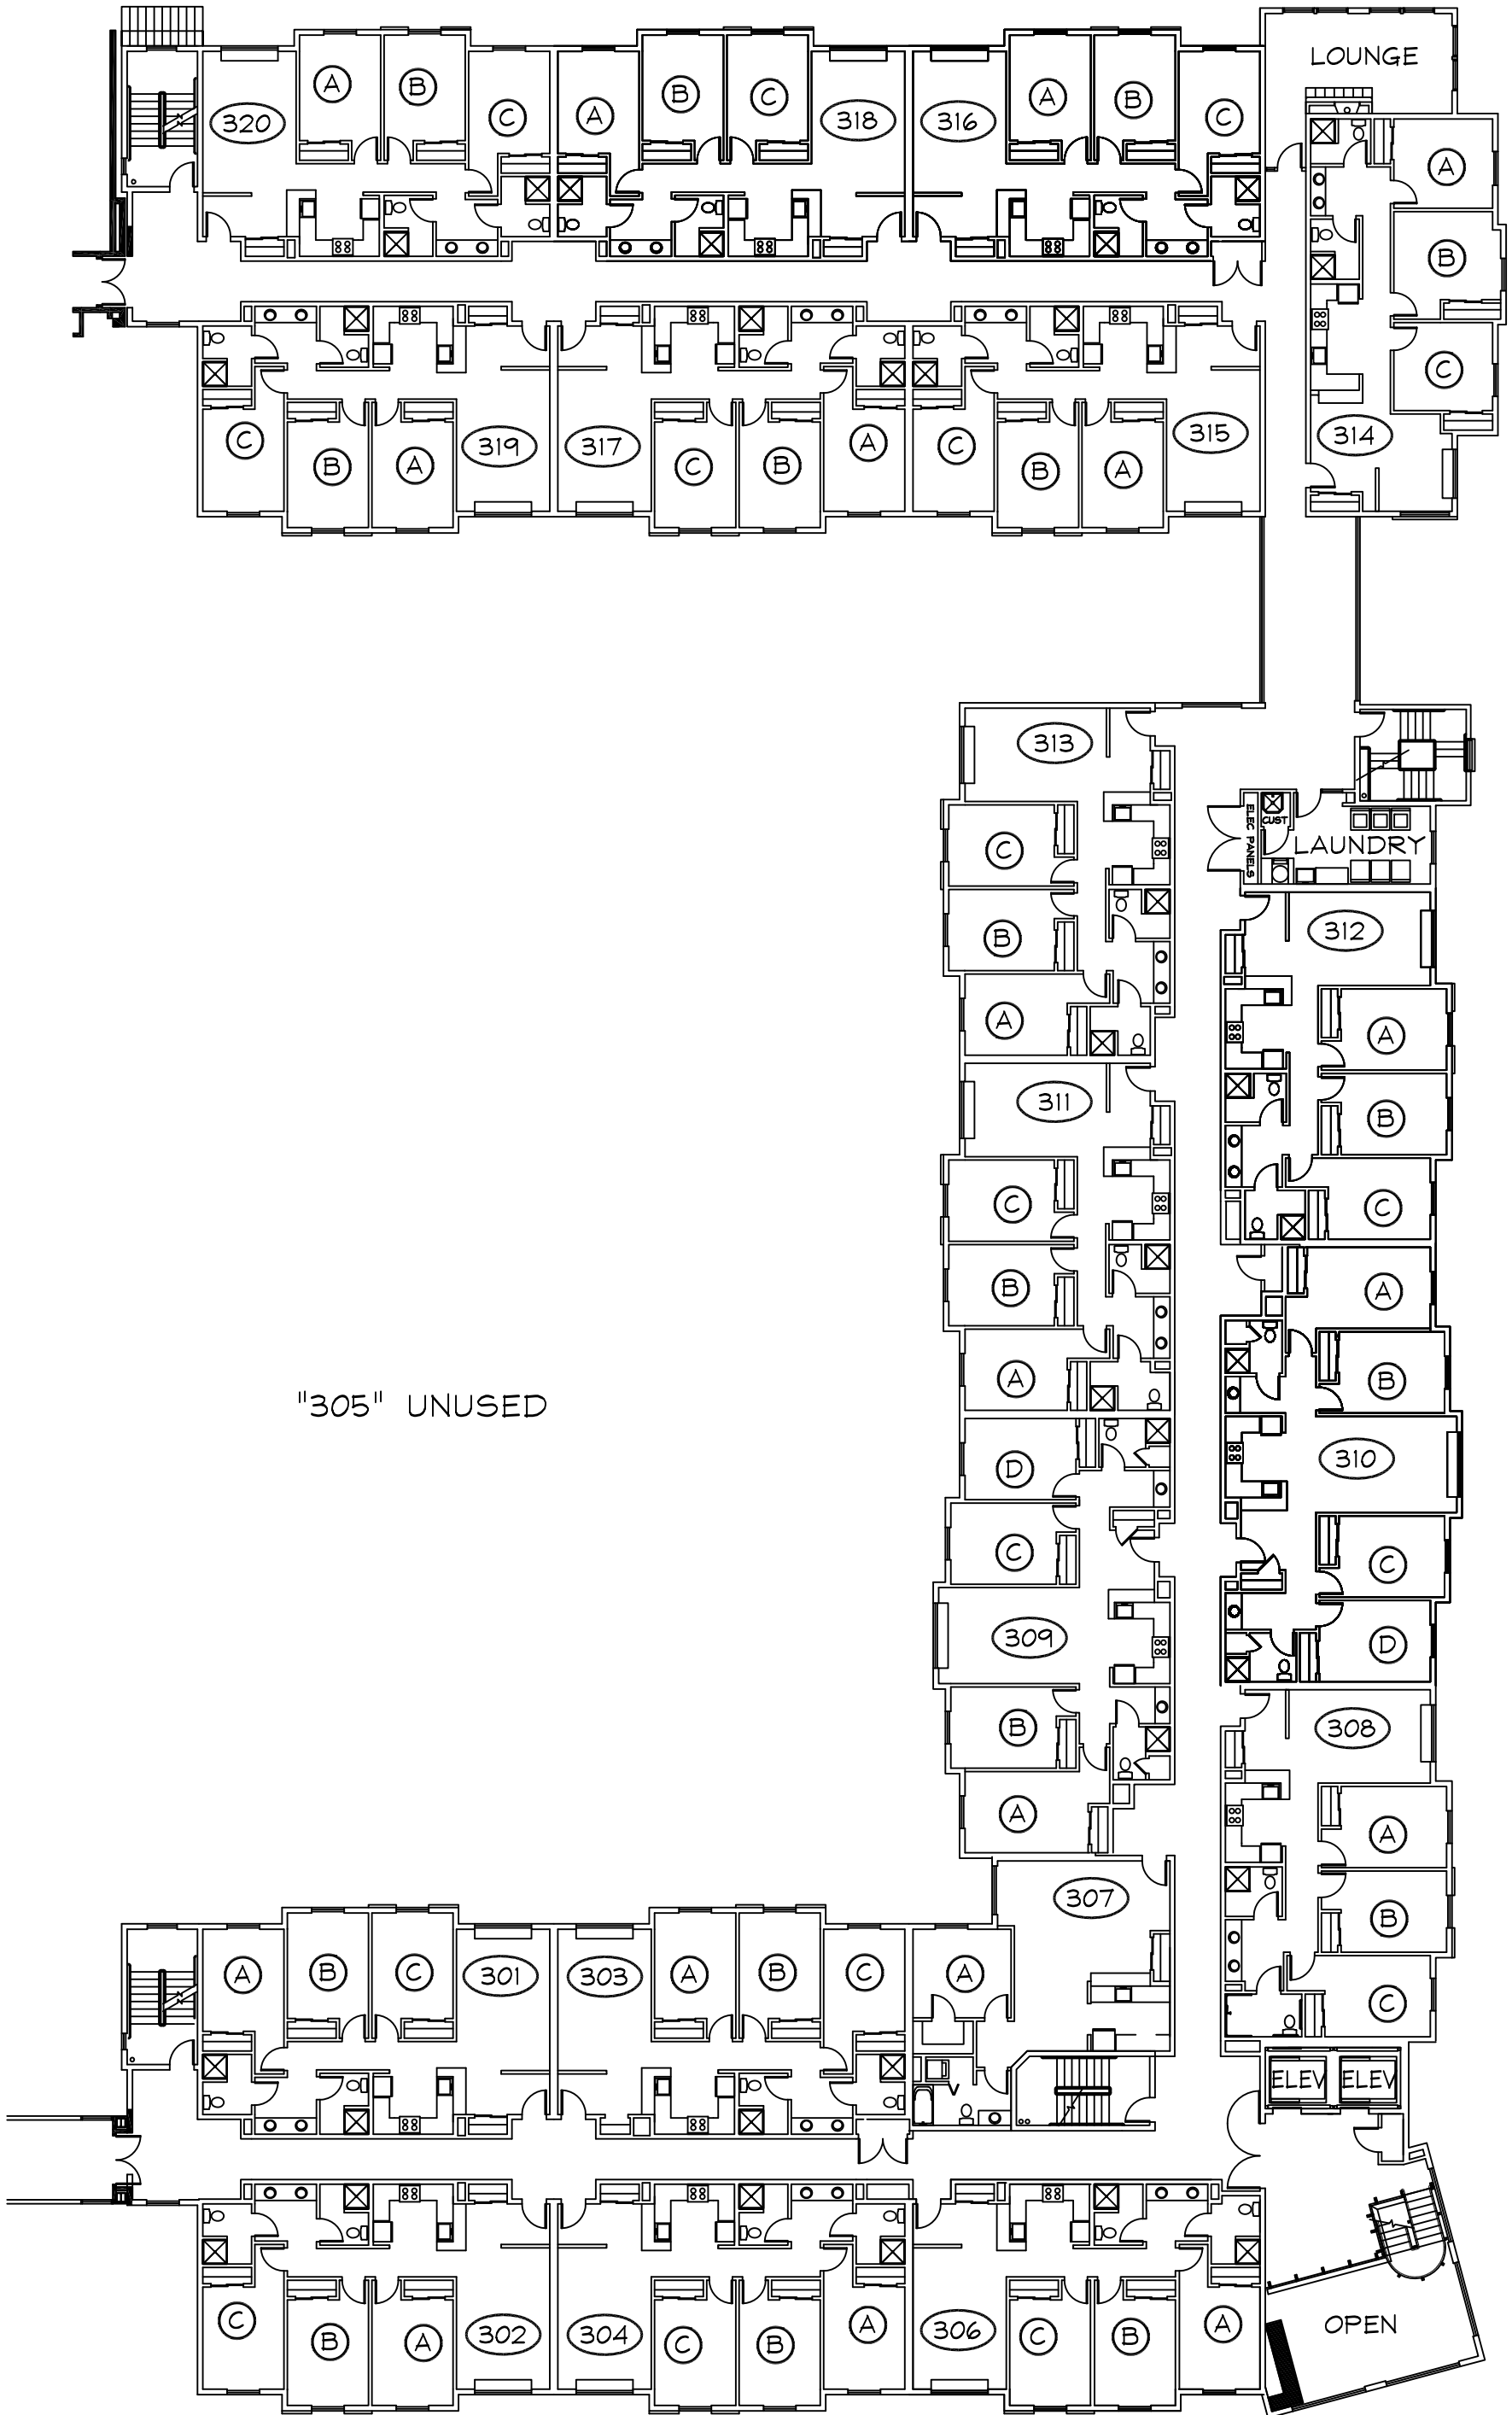

KENNEDY APARTMENTS

LEVEL ONE-EAST

NO SCALE

165'-1"

290'-1"

"205" UNUSED

164'-7"

"205" UNUSED

290'-0"

KENNEDY APARTMENTS

LEVEL FOUR EAST
NO SCALE

164'-7"

"505" UNUSED

290'-0"

KENNEDY APARTMENTS

LEVEL FIVE-EAST
NO SCALE

01/08

146'-0"

290'-7"

KENNEDY APARTMENTS

LEVEL ONE-WEST
NO SCALE

146'-0"

290'-7"

KENNEDY APARTMENTS
 LEVEL TWO-WEST
 NO SCALE

146'-0"

290'-7"

KENNEDY APARTMENTS

LEVEL THREE-WEST

NO SCALE

146'-0"

290'-7"

"427" UNUSED