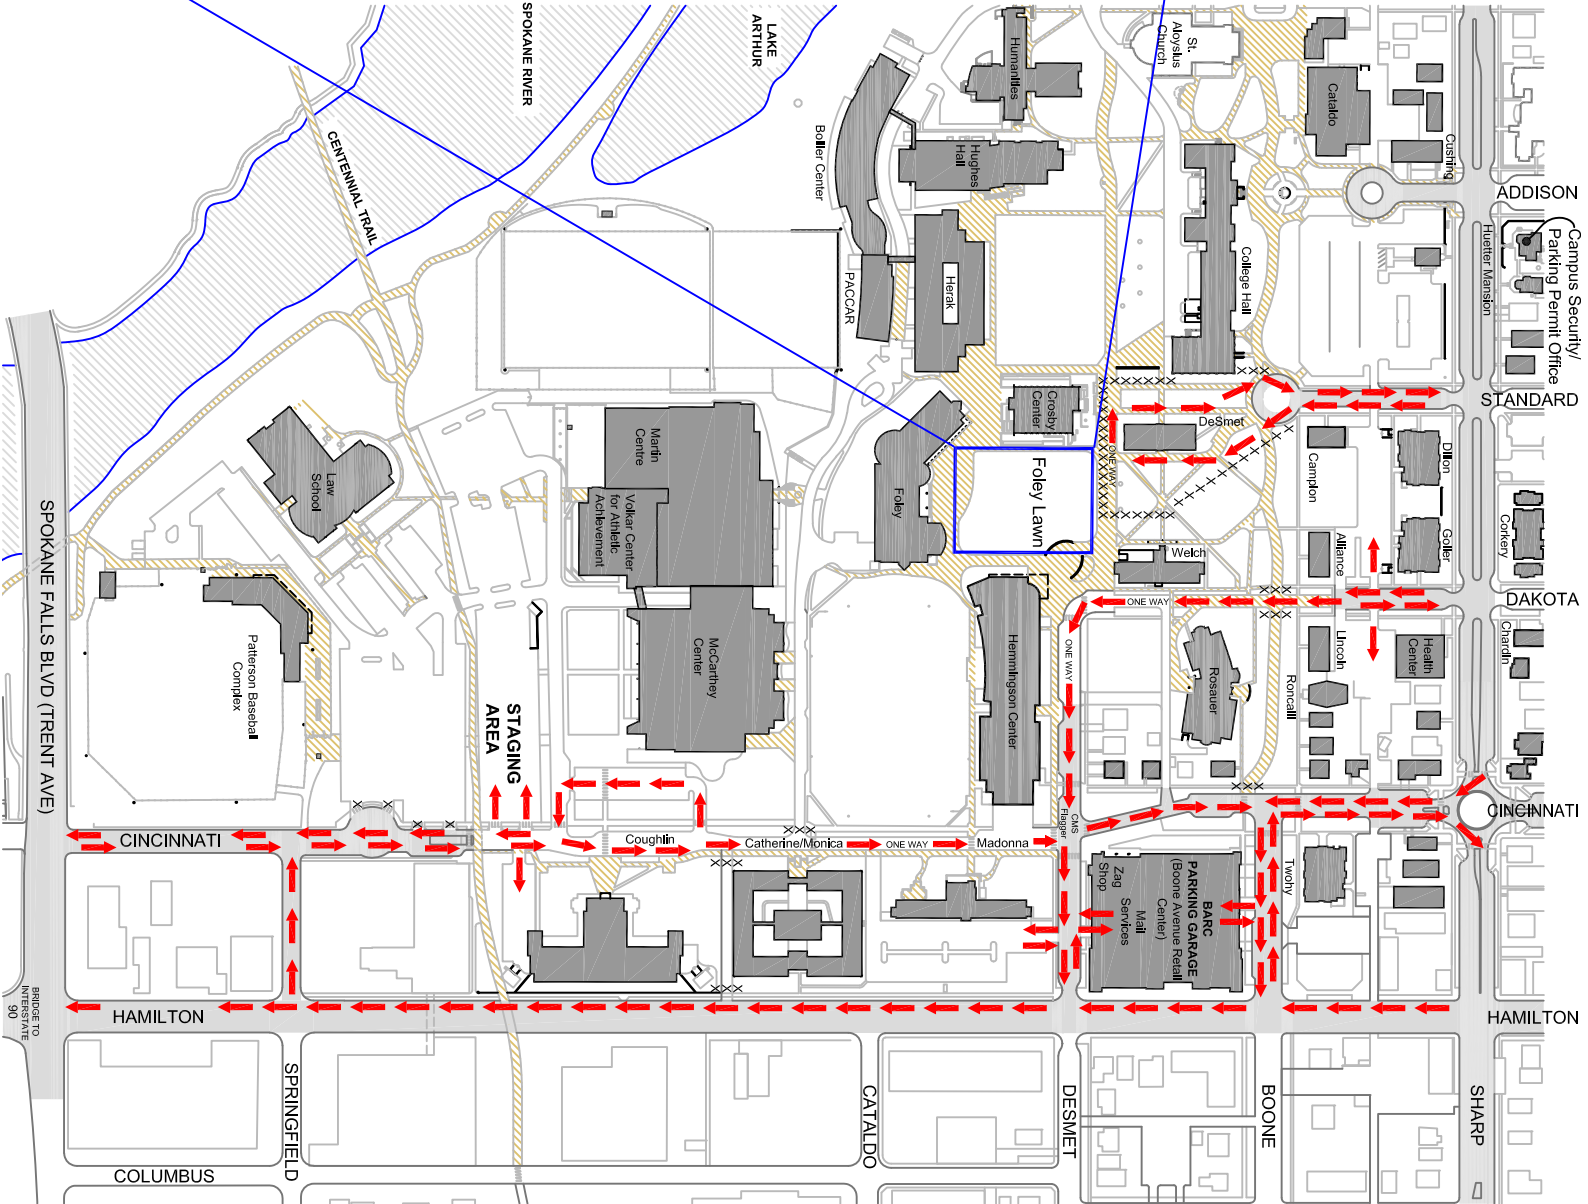

- Orientation Station
- New Student Check-in
- Parent & Family Check-in
- Housing/Zagcard Check-in

# FOLEY LAWN

Sidewalk

Hemmingson Center

Move-in Routing  
East Campus

Campus Security/  
Parking Permit Office

ADDISON

STANDARD

DAKOTA

CINCINNATI

HAMILTON

SPOKANE FALLS BLVD (TRENT AVE)

BRIDGE TO INTERSTATE 50