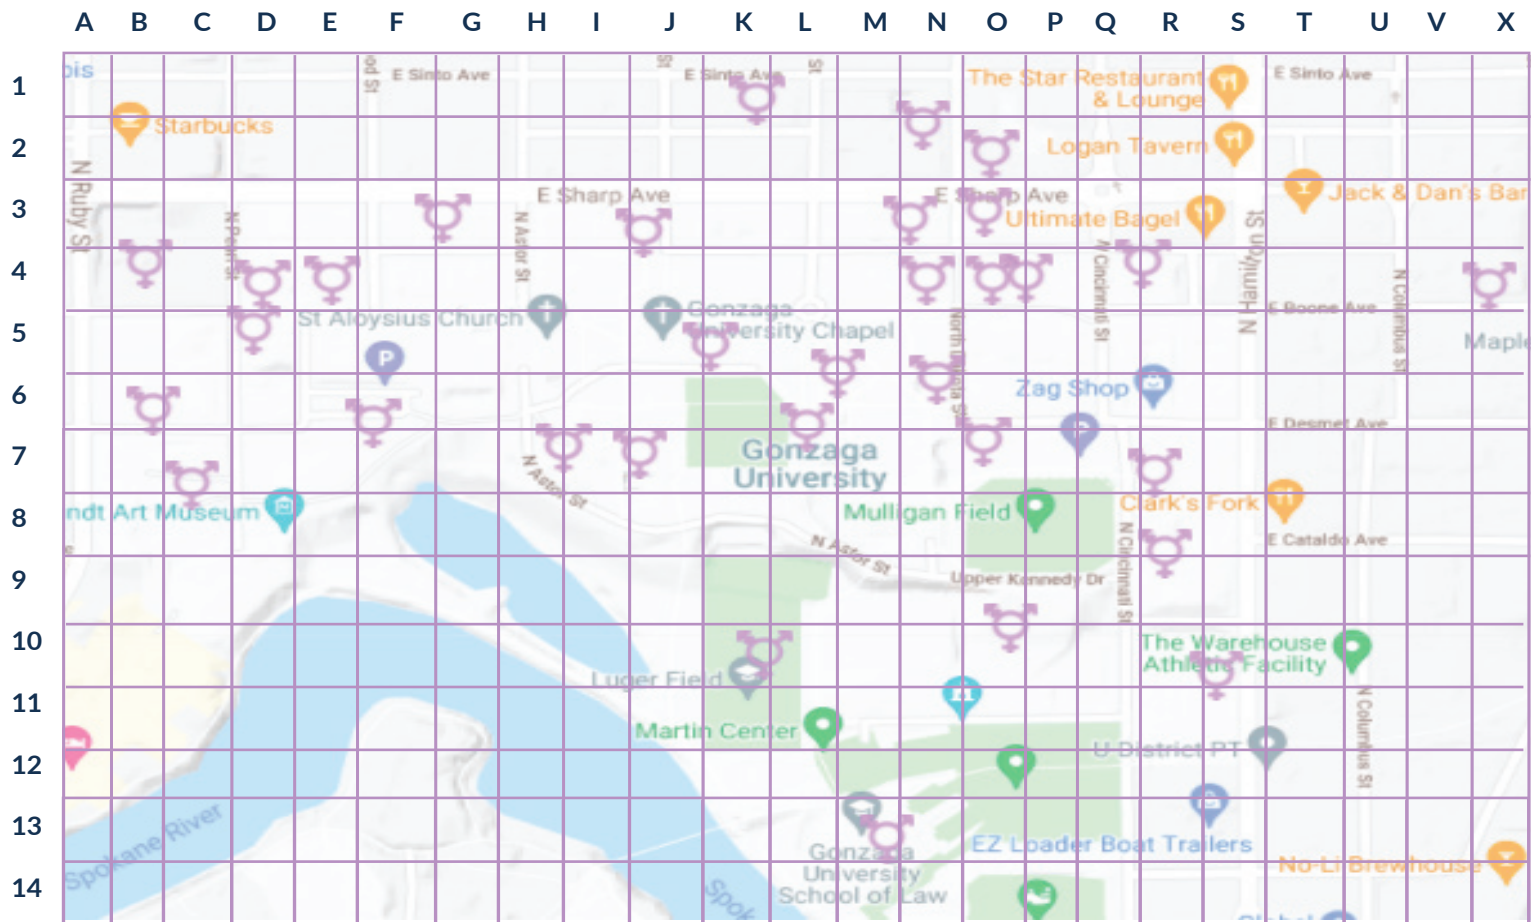

Gonzaga University Campus

Gender-Inclusive Restrooms Map

BUILDING NAME	MAP
Alliance	N4
Catherine/Monica	R8
Chardin	M2
College Hall	K5
Corkery Apartments	L1
Coughlin	R10
Crimont	J1
Crosby	L6
Cushing	I3
Desmet	N6
Dooley	J3
Dussault	C8
Goller	L3
Health and Counseling	O3
Hemmingson Center	O7
Hughes	J7
Humanities	H7
Journalism	D4
Kennedy Apartments	B4
Law School	M13
Lincoln	N4
Madonna	R7
Marian	X4
Martin Center/RFC	K10
McCarthy	O10
Music Annex	D5
Music Mansion	E4
Myrtle Wilson	F6
Roncalli	O4
Tilford	B6
Twohy	R4
Welch	O6

**SINGLE-USER,
GENDER-INCLUSIVE
RESTROOM ON CAMPUS**

See reverse side for specific locations within buildings

For the most up-to-date and accurate map visit www.gonzaga.edu/inclusiverestrooms. Know of a campus gender inclusive restroom not included in this map? Please send name of building and general location of restroom to lgbtq@gonzaga.edu.