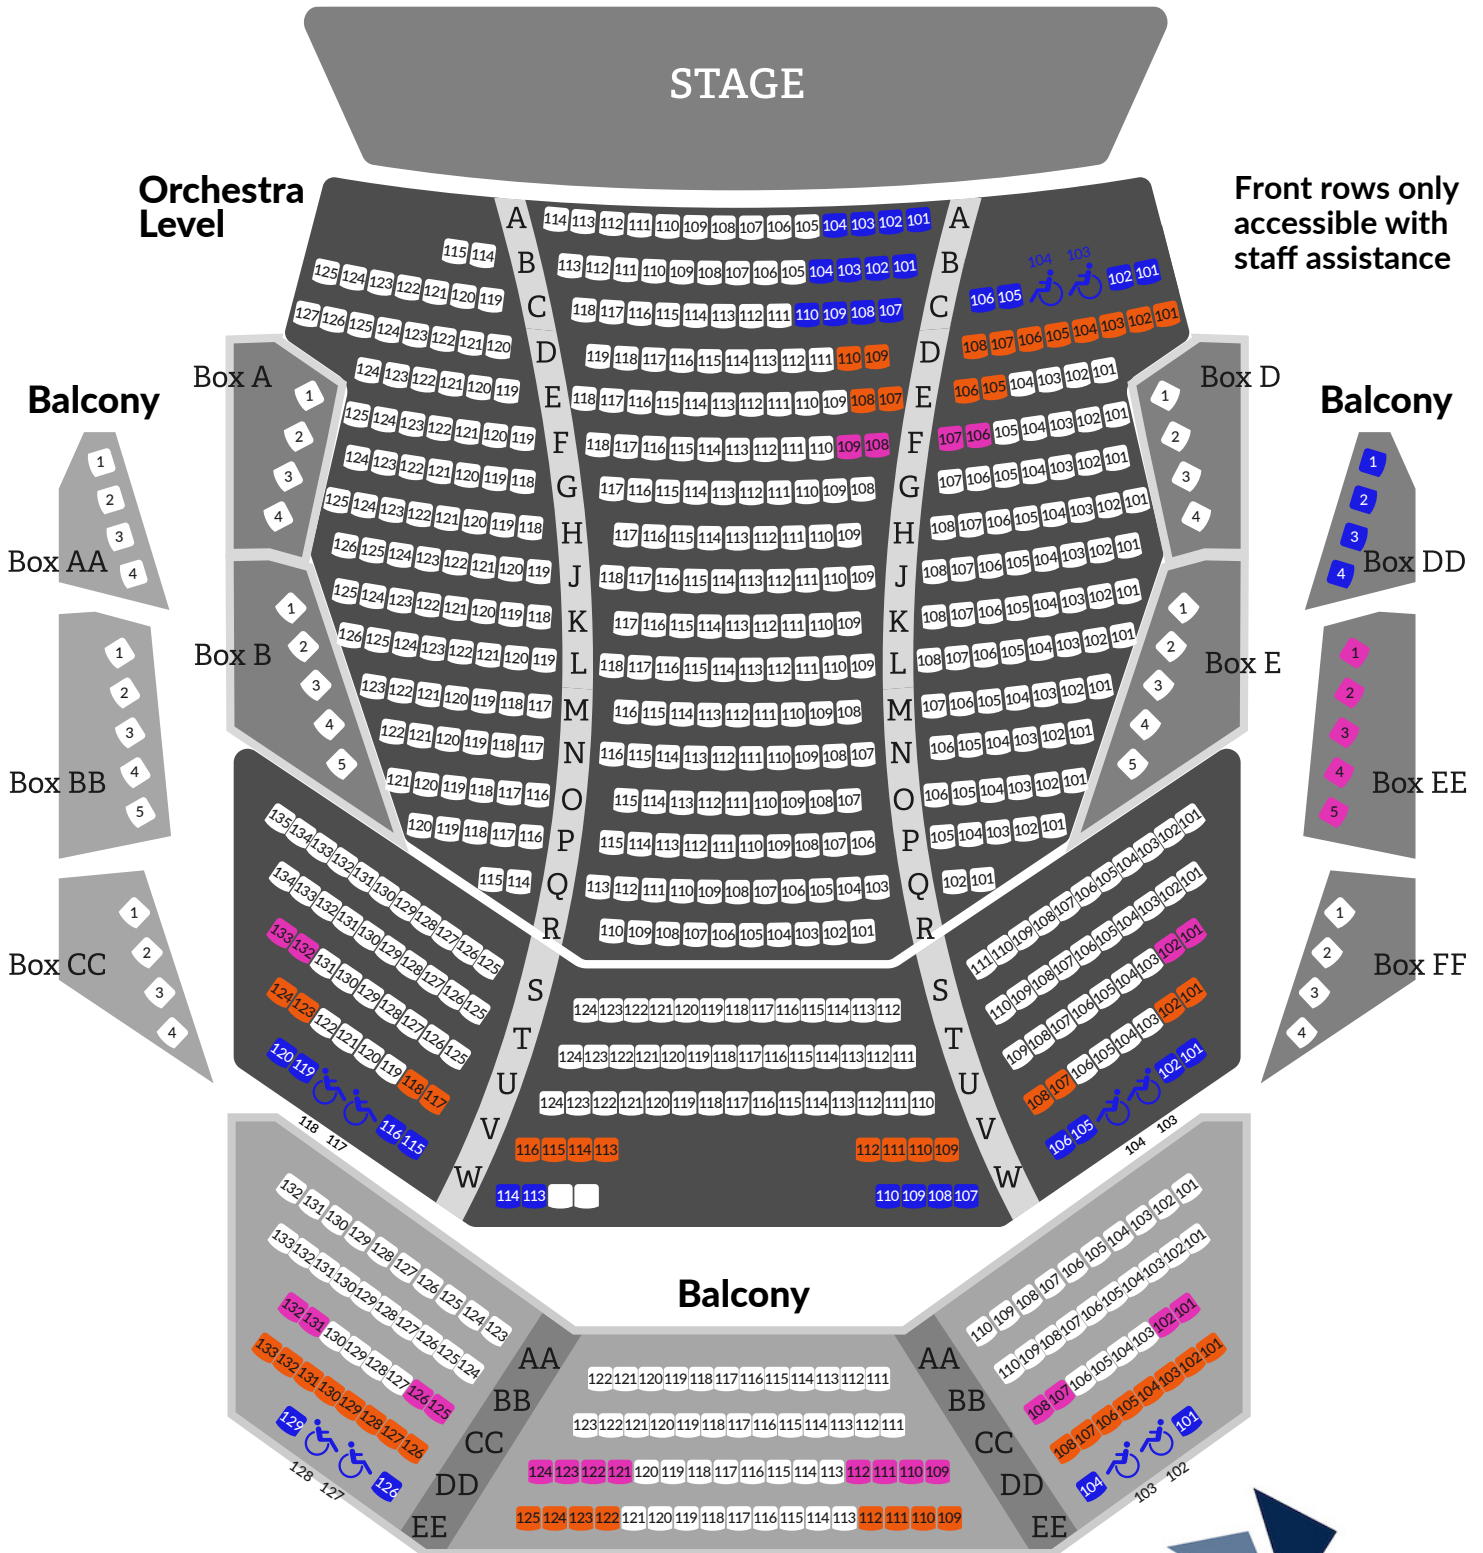

FR. Bernard J. Coughlin, S.J. Theater Accessible Seat Map

- Accessible with no stairs (includes wheelchair/ADA)
- 1-2 stairs with handrail
- 3-4 stairs with handrail